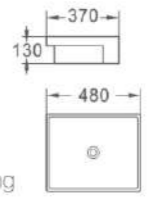

622
 艺术盆/Art basin
 尺寸/Size: 400x400x155mm
 台上安装/Above counter mounting

652
 艺术盆/Art basin
 尺寸/Size: 410x340x145mm
 台上安装/Above counter mounting

674
 艺术盆/Art basin
 尺寸/Size: 475x365x130mm
 台上安装/Above counter mounting

675
 艺术盆/Art basin
 尺寸/Size: 480x370x130mm
 台上安装/Above counter mounting

676
 艺术盆/Art basin
 尺寸/Size: 380x380x130mm
 台上安装/Above counter mounting

681/681A
 艺术盆/Art basin
 尺寸/Size: 465x465x160mm
 尺寸/Size: 410x410x150mm