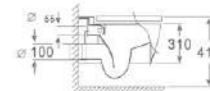

品名/Product Name
直冲式挂座便器
Washdown wall-hung closet

尺寸/Size
560 x 360 x 310mm

悬挑污距离/P-trap
180mm

单位/unit: mm