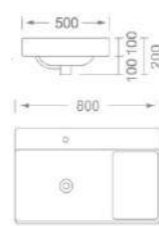

Drawing

1180-70

Edged Basin
Size: 700X500X200mm
Mounting above cabinet

1180-80

Edged Basin
Size: 800X500X200mm
Mounting above cabinet

1180-80

Edged Basin
Size: 800X500X200mm
Mounting above cabinet

1190-80

Edged Basin
Size: 800X470X160mm
Mounting above cabinet

1190-90

Edged Basin
Size: 900X470X160mm
Mounting above cabinet

1190-100

Edged Basin
Size: 1000X470X160mm
Mounting above cabinet

1180-90

Edged Basin
Size: 900X500X200mm
Mounting above cabinet