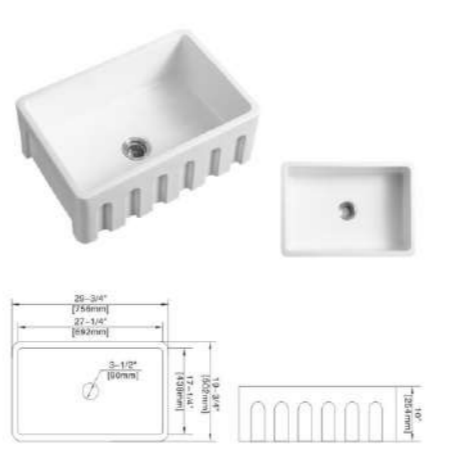

113
Wall-hung basin
Size: 555x430x415mm
Installation: Wall mounting

121
Wall-hung basin
Size: 555x370x450mm
Installation: Wall mounting

Model: FA-3021
Style: 30" Single Bowl Sink
Size: 29-3/4"x20-3/4"x10"

Model: FA-3321
Style: 33" Single Bowl Sink
Size: 32-1/2"x20-3/4"x10"

Model: FA-2419
Style: 24" Single Bowl Sink
Size: 24"x19"x10"

Model: FE-2116
Style: 21" Wallmount Sink
Size: 21-1/4"x16-1/4"x18-1/2"

Model:FA-3321D
Style:33" Double Bowl Sink
Size:32-1/2"x20-3/4"x10"

Model:FB-3320D
Style:33" Double Bowl Sink
Size:32-3/4"x19-3/4"x10"

Model:FC-3018
Style:30" Single Bowl Sink
Size:30"x18"x10"

Model:FB-3020F
Style:30" Single Bowl Sink
Size:29-3/4"x19-3/4"x10"

Model:FB-3020
Style:30" Single Bowl Sink
Size:29-3/4"x19-3/4"x10"