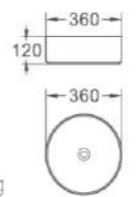

1024
艺术盆/Art basin
尺寸/Size: 360x360x120mm
台上安装/Above counter mounting