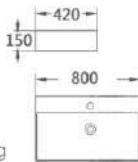

459-1

艺术盆/Art basin
尺寸/Size: 505x390x130mm
台上安装/Above counter mounting

460-1

艺术盆/Art basin
尺寸/Size: 605x415x135mm
台上安装/Above counter mounting

490-80

艺术盆/Art basin
尺寸/Size: 800x420x150mm
台上安装/Above counter mounting