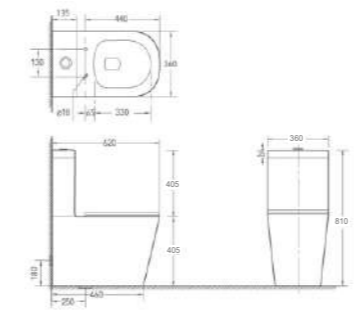

Flushing system: Washdown Rimless
Size: **620x360x810mm**
P-trap: 180mm