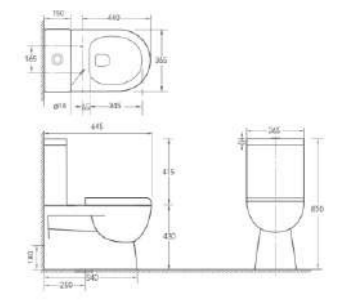

Flushing system: Washdown Rimless
Size: **645x365x850mm**
S-trap: 250mm
P-trap: 180mm