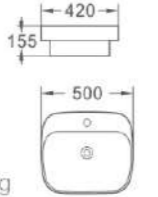

393-60
 艺术盆/Art basin
 尺寸/Size: 600x380x140mm
 台上安装/Above counter mounting

393-70
 艺术盆/Art basin
 尺寸/Size: 700x380x140mm
 台上安装/Above counter mounting

397-42
 艺术盆/Art basin
 尺寸/Size: 420x420x155mm
 台上安装/Above counter mounting

397-50
 艺术盆/Art basin
 尺寸/Size: 500x420x155mm
 台上安装/Above counter mounting

397-60
 艺术盆/Art basin
 尺寸/Size: 600x420x155mm
 台上安装/Above counter mounting

397-70
 艺术盆/Art basin
 尺寸/Size: 700x420x155mm
 台上安装/Above counter mounting