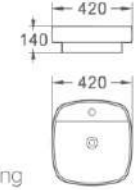

436-42
艺术盆/Art basin
尺寸/Size: 420x420x140mm
台上安装/Above counter mounting