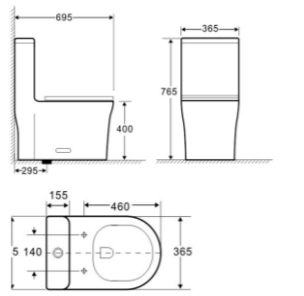

CL-12044
One Piece Toilet

Flushing system: Siphonic
Size: **683×355×750mm**
Vitreous china
S trap: 295mm

CL-12207
One Piece Toilet

Flushing system: Siphonic
Size: **695×365×765mm**
Vitreous china
S trap: 295mm