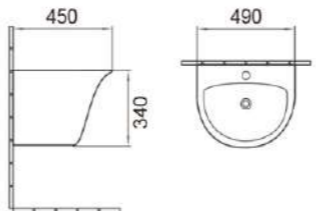

504
Pedestal Basin
Size: 660x510x830mm
Fixing to wall with back

115
Wall-hung basin
Size: 515x465x415mm
Installation: Wall mounting

116
Wall-hung basin
Size: 535x450x380mm
Installation: Wall mounting

117
Wall-hung basin
Size: 470x450x360mm
Installation: Wall mounting

118
Wall-hung basin
Size: 560x475x375mm
Installation: Wall mounting

120
Wall-hung basin
Size: 500x420x300mm
Installation: Wall mounting

122
Wall-hung basin
Size: 490x450x340mm
Installation: Wall mounting