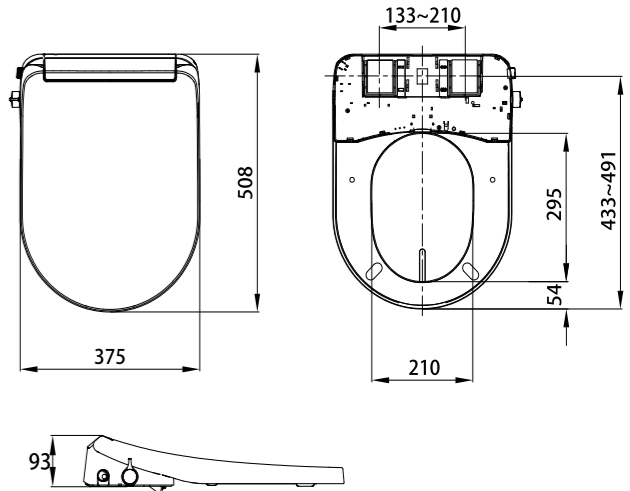

Item NO.: TE003
Name: Smart toilet cover
Dimension :508*375*93mm
Water Pressure: 0.1Mpa -0.75Mp
Rated Power: 1100W
Color :White
Materials: PP fireproof soft close seat cover
Heating method: Instant heating
Net Weight:3.2kg.
Core Technology
With electricity three gear adjustmentInlet water filtration
Antibacterial snozzle
Adjustable flow water
Certificate