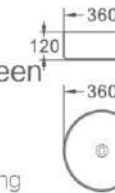

艺术盆/Art basin
尺寸/Size: 360x360x120mm
台上安装/Above counter mounting

499-36-Green