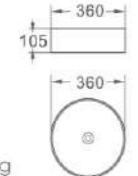

341
 艺术盆/Art basin
 尺寸/Size: 400x205x105mm
 台上安装/Above counter mounting

353-32-YD
 艺术盆/Art basin
 尺寸/Size: 320x320x110mm
 台上安装/Above counter mounting

353-36-YD

艺术盆/Art basin
尺寸/Size: 360x360x105mm
台上安装/Above counter mounting