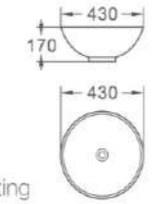

614
艺术盆/Art basin
尺寸/Size: 415x415x160mm
台上安装/Above counter mounting