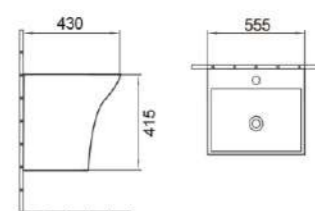

113
Wall-hung basin
Size: 555x430x415mm
Installation: Wall mounting