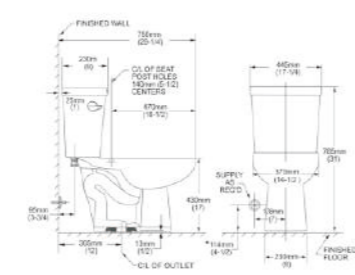

T-2239
Elongated Two Piece Toilet

Flushing system: Siphonic
Size: **725x405x 810mm**
28-1/2"x16"x32"
S trap 300mm
12" rough-in

A-3511
Elongated Two Piece Toilet

Flushing system: Siphonic
Size: **785x405x 810mm**
28-1/2"x16"x32"
S trap 300mm
12" rough-in