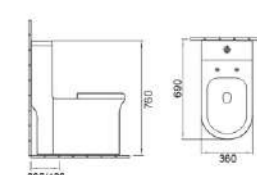

2058
Siphonic one-piece toilet
Size: 690x340x760mm
Siphonic/S-trap: 300/400mm roughing-in