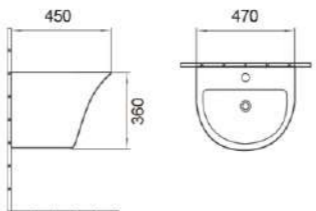

504
Pedestal Basin
Size: 660x510x830mm
Fixing to wall with back

115
Wall-hung basin
Size: 515x465x415mm
Installation: Wall mounting

116
Wall-hung basin
Size: 535x450x380mm
Installation: Wall mounting

117
Wall-hung basin
Size: 470x450x360mm
Installation: Wall mounting