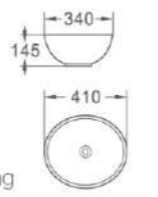

674
艺术盆/Art basin
尺寸/Size: 475x365x130mm
台上安装/Above counter mounting