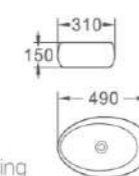

407B
艺术盆/Art basin
尺寸/Size: 490x310x150mm
台上安装/Above counter mounting