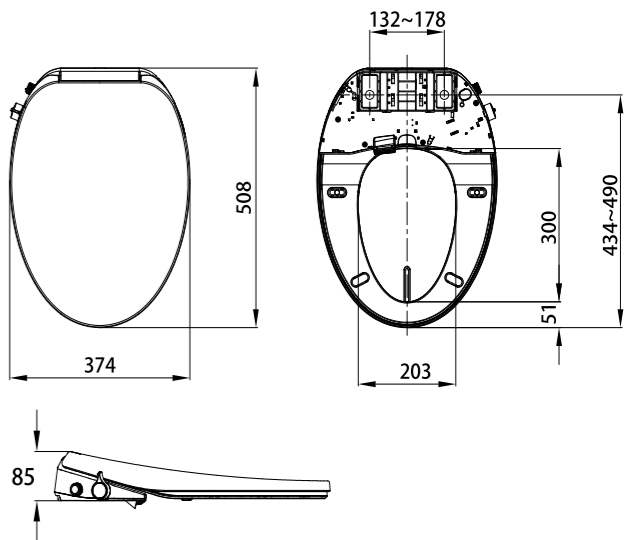

Item NO.: TE001
Name: Smart toilet cover
Dimension :508*374*85mm
Water Pressure: 0.1Mpa -0.75Mpa
Rated Power: 1100W
Color :White
Materials: PP fireproof soft close seat cover
Heating method: Instant heating
Net Weight:3.2kg.
Core Technology
With electricity three gear adjustmentInlet water filtration
Antibacterial snozzle
Adjustable flow water
Certificate