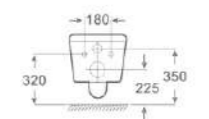

品名/Product Name
对冲式挂座便器
Collision type flush wall-hung closet

尺寸/Size
520 x 360 x 310mm

悬挑污距离/P-trap
180mm

单位/unit: mm