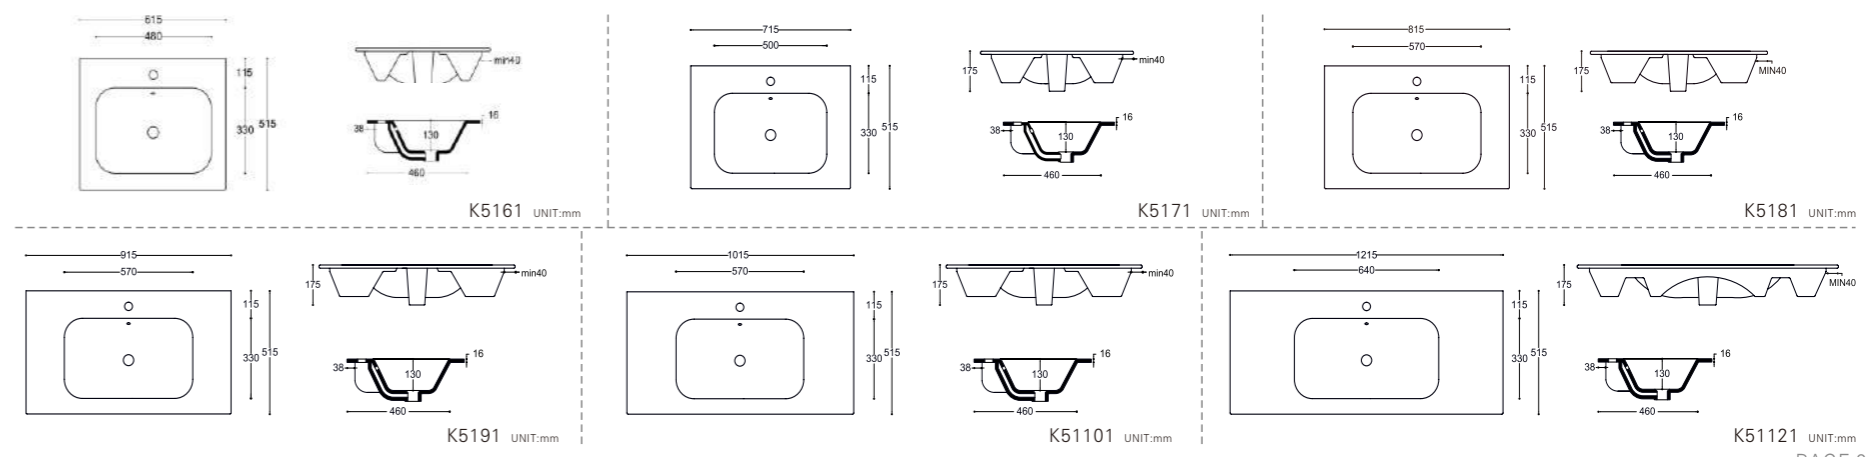

Vanity Washbasin B SERIES

Product Parameters

Item NO.	Dimensions(mm)
B50	510X395X175
B60	610X395X175
B70	710X395X175
B80	810X395X175
B90	910X395X175

Drawing

Vanity Washbasin K SERIES

Product Parameters

Item NO.	Dimensions(mm)
K5161	610X510X170
K5171	710X510X170
K5181	810X510X170
K5186	860X510X170
K5191	910X510X170
K51101	1010X510X170
K51106	1060X510X170
K51121	1210X510X170

Drawing

Vanity Washbasin S SERIES

Product Parameters

Item NO.	Dimensions(mm)
9060S	610X465X170
9070S	710X465X170
9080S	810X465X170
9090S	910X465X170
9090SL	910X465X170
9090SR	910X465X170
9100S	1010X465X170
9100SL	1010X465X170
9100SR	1010X465X170
9120S	1210X465X170
9120SL	1210X465X170
9120SR	1210X465X170
9120SD	1210X465X170