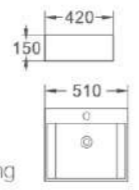

491
艺术盆/Art basin
尺寸/Size: 600x420x130mm
台上安装/Above counter mounting