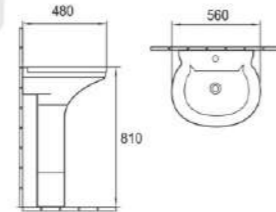

307A
Size: 410x410x850mm

One-Piece Luxury Pedestal Sink is a stylish and bold sink that will elevate any bathroom setting. This unique pedestal sink was built with extremely durable ceramic making it a high-quality product that's aesthetically pleasing and built to last. Additionally this sink was made for easy cleaning and maintenance while giving your bathroom a more open and spacious layout.

201
Size: 330x330x835mm

202
Size: 400x400x860mm

202C
Size: 400x400x860mm

203
Size: 500x500x860mm

204
Size: 400x400x850mm

204B
Size: 410x410x855mm

7002
Pedestal Basin
Size: 610x470x830mm
Fixing to wall with back

7003
Pedestal Basin
Size: 560x480x810mm
Fixing to wall with back

7004
Pedestal Basin
Size: 560x480x820mm
Fixing to wall with back

502
Pedestal Basin
Size: 610x460x850mm
Fixing to wall with back

503
Pedestal Basin
Size: 610x540x1000mm
Fixing to wall with back

504
Pedestal Basin
Size: 660x510x830mm
Fixing to wall with back

115
Wall-hung basin
Size: 515x465x415mm
Installation: Wall mounting

116
Wall-hung basin
Size: 535x450x380mm
Installation: Wall mounting

117
Wall-hung basin
Size: 470x450x360mm
Installation: Wall mounting