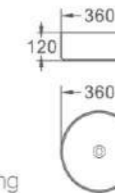

艺术盆/Art basin
尺寸/Size: 360x360x120mm
台上安装/Above counter mounting

499-36-Blackish green