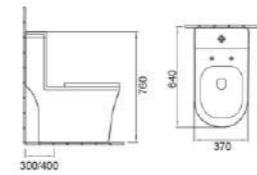

2052
Siphonic one-piece toilet
Size: 640x370x760mm
Siphonic/S-trap: 300/400mm roughing-in