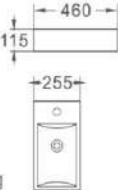

836/836A
艺术盆/Art basin
尺寸/Size: 600x410x150mm
尺寸/Size: 480x345x140mm

842
艺术盆/Art basin
尺寸/Size: 615x410x115mm
台上安装/Above counter mounting

845
 艺术盆/Art basin
 尺寸/Size: 255x460x115mm
 台上安装/Above counter mounting