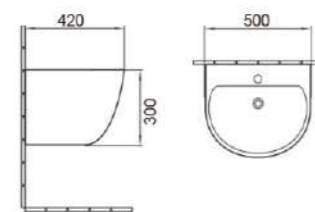

503
Pedestal Basin
Size: 610x540x1000mm
Fixing to wall with back

120
Wall-hung basin
Size: 500x420x300mm
Installation: Wall mounting