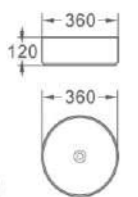

1003
 艺术盆/Art basin
 尺寸/Size: 360x360x120mm
 台上安装/Above counter mounting

1004
 艺术盆/Art basin
 尺寸/Size: 360x360x120mm
 台上安装/Above counter mounting

1007
艺术盆/Art basin
尺寸/Size: 360x360x120mm
台上安装/Above counter mounting