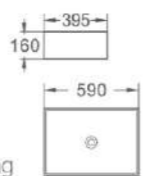

528
艺术盆/Art basin
尺寸/Size: 410x310x150mm
台上安装/Above counter mounting