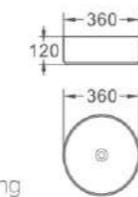

499-36-Bone
艺术盆/Art basin
尺寸/Size: 360x360x120mm
台上安装/Above counter mounting