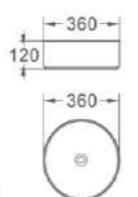

1023
艺术盆/Art basin
尺寸/Size: 360x360x120mm
台上安装/Above counter mounting