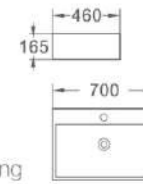

600

艺术盆/Art basin
尺寸/Size: 700x460x165mm
台上安装/Above counter mounting