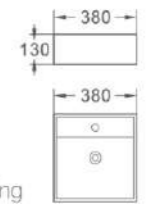

502
 艺术盆/Art basin
 尺寸/Size: 630x420x150mm
 台上安装/Above counter mounting

503
 艺术盆/Art basin
 尺寸/Size: 700x370x140mm
 台上安装/Above counter mounting

512
艺术盆/Art basin
尺寸/Size: 380x380x130mm
台上安装/Above counter mounting