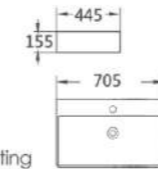

491-1

艺术盆/Art basin
尺寸/Size: 610x430x135mm
台上安装/Above counter mounting

493L

艺术盆/Art basin
尺寸/Size: 590x390x145mm
台上安装/Above counter mounting

499-36-T

艺术盆/Art basin
尺寸/Size: 360x360x110mm
台上安装/Above counter mounting

499-36-T-YA

艺术盆/Art basin
尺寸/Size: 360x360x110mm
台上安装/Above counter mounting

548A-60

艺术盆/Art basin
尺寸/Size: 610x365x130mm
台上安装/Above counter mounting

710-70

艺术盆/Art basin
尺寸/Size: 705x445x155mm
台上安装/Above counter mounting

836B

艺术盆/Art basin
尺寸/Size: 485x360x135mm
台上安装/Above counter mounting

836L

艺术盆/Art basin
尺寸/Size: 595x420x140mm
台上安装/Above counter mounting

389
 艺术盆/Art basin
 尺寸/Size: 590x465x165mm
 台上安装/Above counter mounting