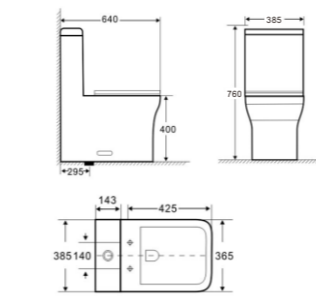

Flushing system: Siphonic
Size: **640×385×760mm**
Vitreous china
S trap: 295mm