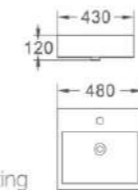

416
艺术盆/Art basin
尺寸/Size: 480x430x120mm
台上安装/Above counter mounting