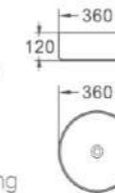

1191-90

Edged Basin
Size: 900X470X150mm
Mounting above cabinet

1191-100

Edged Basin
Size: 1000X470X150mm
Mounting above cabinet

499-36-Light grey

艺术盆/Art basin
尺寸/Size: 360x360x120mm
台上安装/Above counter mounting