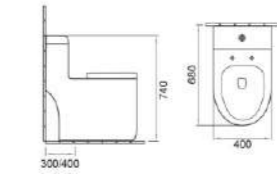

2074
Siphonic one-piece toilet
Size: 680x400x740mm
Siphonic/S-trap: 300/400mm roughing-in