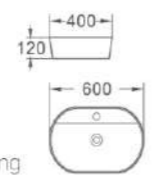

453
艺术盆/Art basin
尺寸/Size: 500x400x110mm
台上安装/Above counter mounting

458
艺术盆/Art basin
尺寸/Size: 400x400x120mm
台上安装/Above counter mounting

459
艺术盆/Art basin
尺寸/Size: 500x380x120mm
台上安装/Above counter mounting

460-60
艺术盆/Art basin
尺寸/Size: 600x400x120mm
台上安装/Above counter mounting

460-80
艺术盆/Art basin
尺寸/Size: 800x400x120mm
台上安装/Above counter mounting

468
艺术盆/Art basin
尺寸/Size: 390x390x140mm
台上安装/Above counter mounting