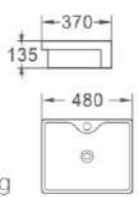

775A
艺术盆/Art basin
尺寸/Size: 480x370x135mm
台上安装/Above counter mounting