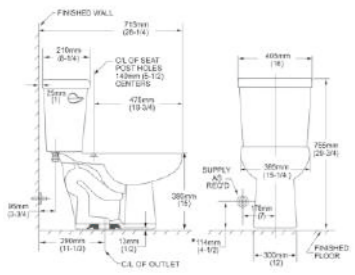

T-2237
Round Two Piece Toilet

Flushing system: Siphonic
Size: **680x405x755mm**
26-3/4" x 16" x 29-3/4"
S trap: 300mm
12" rough-in

T-2238
Round Two Piece Toilet

Flushing system: Siphonic
Size: **680x405x755mm**
26-3/4"x16"x29-3/4"
S trap: 300mm
12" rough-in