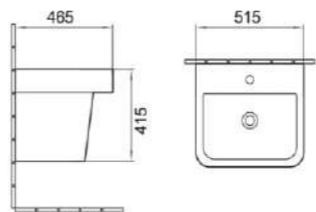

201
Size: 330x330x835mm

202
Size: 400x400x860mm

202C
Size: 400x400x860mm

203
Size: 500x500x860mm

204
Size: 400x400x850mm

204B
Size: 410x410x855mm

7002
Pedestal Basin
Size: 610x470x830mm
Fixing to wall with back

7003
Pedestal Basin
Size: 560x480x810mm
Fixing to wall with back

7004
Pedestal Basin
Size: 560x480x820mm
Fixing to wall with back

502
Pedestal Basin
Size: 610x460x850mm
Fixing to wall with back

503
Pedestal Basin
Size: 610x540x1000mm
Fixing to wall with back

504
Pedestal Basin
Size: 660x510x830mm
Fixing to wall with back

115
Wall-hung basin
Size: 515x465x415mm
Installation: Wall mounting

116
Wall-hung basin
Size: 535x450x380mm
Installation: Wall mounting

117
Wall-hung basin
Size: 470x450x360mm
Installation: Wall mounting