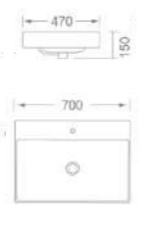

Drawing

1180-70

Edged Basin
Size: 700X500X200mm
Mounting above cabinet

1180-80

Edged Basin
Size: 800X500X200mm
Mounting above cabinet

1180-80

Edged Basin
Size: 800X500X200mm
Mounting above cabinet

1190-80

Edged Basin
Size: 800X470X160mm
Mounting above cabinet

1190-90

Edged Basin
Size: 900X470X160mm
Mounting above cabinet

1190-100

Edged Basin
Size: 1000X470X160mm
Mounting above cabinet

1180-90

Edged Basin
Size: 900X500X200mm
Mounting above cabinet

1180-100

Edged Basin
Size: 1000X500X200mm
Mounting above cabinet

1190-70

Edged Basin
Size: 700X470X160mm
Mounting above cabinet

1191-70

Edged Basin
Size: 700X470X150mm
Mounting above cabinet

1191-80

Edged Basin
Size: 800X470X150mm
Mounting above cabinet

1191-90

Edged Basin
Size: 900X470X150mm
Mounting above cabinet

1191-100

Edged Basin
Size: 1000X470X150mm
Mounting above cabinet

499-36-Light grey

艺术盆/Art basin
尺寸/Size: 360x360x120mm
台上安装/Above counter mounting