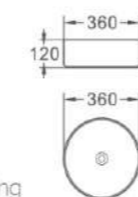

499-36-YA
艺术盆/Art basin
尺寸/Size: 360x360x120mm
台上安装/Above counter mounting