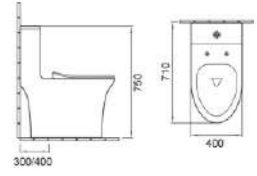

2051
Siphonic one-piece toilet
Size: 710x400x750mm
Siphonic/S-trap: 300/400mm roughing-in