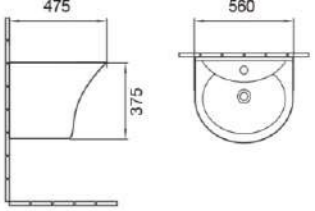

7003
Pedestal Basin
Size: 560x480x810mm
Fixing to wall with back

7004
Pedestal Basin
Size: 560x480x820mm
Fixing to wall with back

502
Pedestal Basin
Size: 610x460x850mm
Fixing to wall with back

503
Pedestal Basin
Size: 610x540x1000mm
Fixing to wall with back

504
Pedestal Basin
Size: 660x510x830mm
Fixing to wall with back

115
Wall-hung basin
Size: 515x465x415mm
Installation: Wall mounting

116
Wall-hung basin
Size: 535x450x380mm
Installation: Wall mounting

117
Wall-hung basin
Size: 470x450x360mm
Installation: Wall mounting

118
Wall-hung basin
Size: 560x475x375mm
Installation: Wall mounting

120
Wall-hung basin
Size: 500x420x300mm
Installation: Wall mounting

122
Wall-hung basin
Size: 490x450x340mm
Installation: Wall mounting