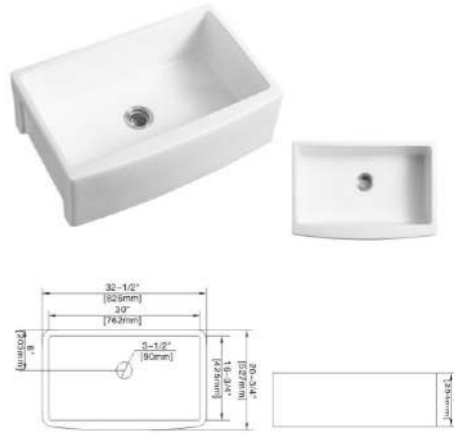

504
Pedestal Basin
Size: 660x510x830mm
Fixing to wall with back

115
Wall-hung basin
Size: 515x465x415mm
Installation: Wall mounting

116
Wall-hung basin
Size: 535x450x380mm
Installation: Wall mounting

117
Wall-hung basin
Size: 470x450x360mm
Installation: Wall mounting

118
Wall-hung basin
Size: 560x475x375mm
Installation: Wall mounting

120
Wall-hung basin
Size: 500x420x300mm
Installation: Wall mounting

122
Wall-hung basin
Size: 490x450x340mm
Installation: Wall mounting

113
Wall-hung basin
Size: 555x430x415mm
Installation: Wall mounting

121
Wall-hung basin
Size: 555x370x450mm
Installation: Wall mounting

Model: FA-3021
Style: 30" Single Bowl Sink
Size: 29-3/4"x20-3/4"x10"

Model: FA-3321
Style: 33" Single Bowl Sink
Size: 32-1/2"x20-3/4"x10"

Model: FA-2419
Style: 24" Single Bowl Sink
Size: 24"x19"x10"

Model: FE-2116
Style: 21" Wallmount Sink
Size: 21-1/4"x16-1/4"x18-1/2"

Model:FA-3321D
Style:33" Double Bowl Sink
Size:32-1/2"x20-3/4"x10"