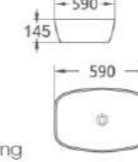

459-1

艺术盆/Art basin
尺寸/Size: 505x390x130mm
台上安装/Above counter mounting

460-1

艺术盆/Art basin
尺寸/Size: 605x415x135mm
台上安装/Above counter mounting

490-80

艺术盆/Art basin
尺寸/Size: 800x420x150mm
台上安装/Above counter mounting

491-1

艺术盆/Art basin
尺寸/Size: 610x430x135mm
台上安装/Above counter mounting

493L

艺术盆/Art basin
尺寸/Size: 590x390x145mm
台上安装/Above counter mounting

499-36-T

艺术盆/Art basin
尺寸/Size: 360x360x110mm
台上安装/Above counter mounting