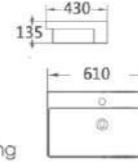

艺术盆/Art basin
尺寸/Size: 610x430x135mm
台上安装/Above counter mounting

493L