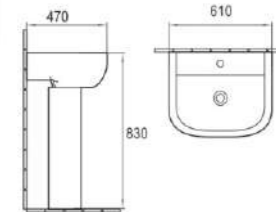

2571
Size:600X425X190mm

2571 B
Size:445X445X195mm

2580
Size:600X400X180mm

5018 18"
Inner size:480X420X190mm
outer size:370X290X160mm

2581
Size:580X415X170mm

3318
Size:600X400X190mm

5020 20"
Inner size:510X460X200mm
outer size:400X300X170mm

307A
Size: 410x410x850mm

One-Piece Luxury Pedestal Sink is a stylish and bold sink that will elevate any bathroom setting. This unique pedestal sink was built with extremely durable ceramic making it a high-quality product that's aesthetically pleasing and built to last. Additionally this sink was made for easy cleaning and maintenance while giving your bathroom a more open and spacious layout.

201
Size: 330x330x835mm

202
Size: 400x400x860mm

202C
Size: 400x400x860mm

203
Size: 500x500x860mm

204
Size: 400x400x850mm

204B
Size: 410x410x855mm

7002
Pedestal Basin
Size: 610x470x830mm
Fixing to wall with back

7003
Pedestal Basin
Size: 560x480x810mm
Fixing to wall with back

7004
Pedestal Basin
Size: 560x480x820mm
Fixing to wall with back

502
Pedestal Basin
Size: 610x460x850mm
Fixing to wall with back

503
Pedestal Basin
Size: 610x540x1000mm
Fixing to wall with back