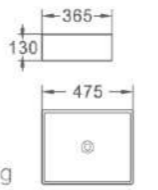

675
艺术盆/Art basin
尺寸/Size: 480x370x130mm
台上安装/Above counter mounting