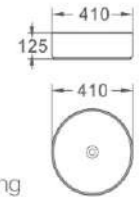

499-41
艺术盆/Art basin
尺寸/Size: 410x410x125mm
台上安装/Above counter mounting