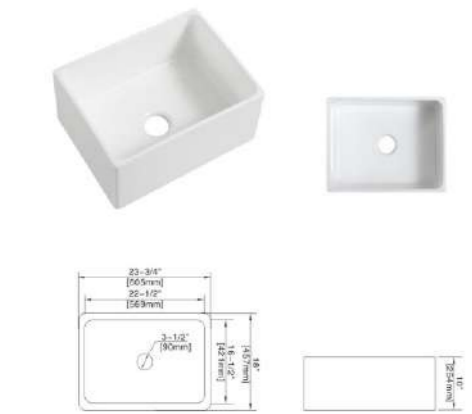

Model: FA-3321
Style: 33" Single Bowl Sink
Size: 32-1/2"x20-3/4"x10"

Model: FA-2419
Style: 24" Single Bowl Sink
Size: 24"x19"x10"

Model: FE-2116
Style: 21" Wallmount Sink
Size: 21-1/4"x16-1/4"x18-1/2"

Model:FA-3321D
Style:33" Double Bowl Sink
Size:32-1/2"x20-3/4"x10"

Model:FB-3320D
Style:33" Double Bowl Sink
Size:32-3/4"x19-3/4"x10"

Model:FC-3018
Style:30" Single Bowl Sink
Size:30"x18"x10"

Model:FB-3020F
Style:30" Single Bowl Sink
Size:29-3/4"x19-3/4"x10"

Model:FB-3020
Style:30" Single Bowl Sink
Size:29-3/4"x19-3/4"x10"

Model:FB-3320
Style:33" Single Bowl Sink
Size:32-1/2"x19-3/4"x10"

Model:FC-2418
Style:24"Single Bowl Sink
Size:23-3/4"x18"x10"

Model:FD-2318
Style:23"Single Bowl Sink
Size:23-1/2"x18-1/2"x10"

Model:FC-3318
Style:33"Single Bowl Sink
Size:33"x18"x10"