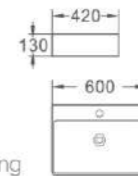

479
艺术盆/Art basin
尺寸/Size: 600x420x130mm
台上安装/Above counter mounting