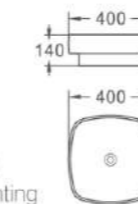

435-50
艺术盆/Art basin
尺寸/Size: 500x380x140mm
台上安装/Above counter mounting