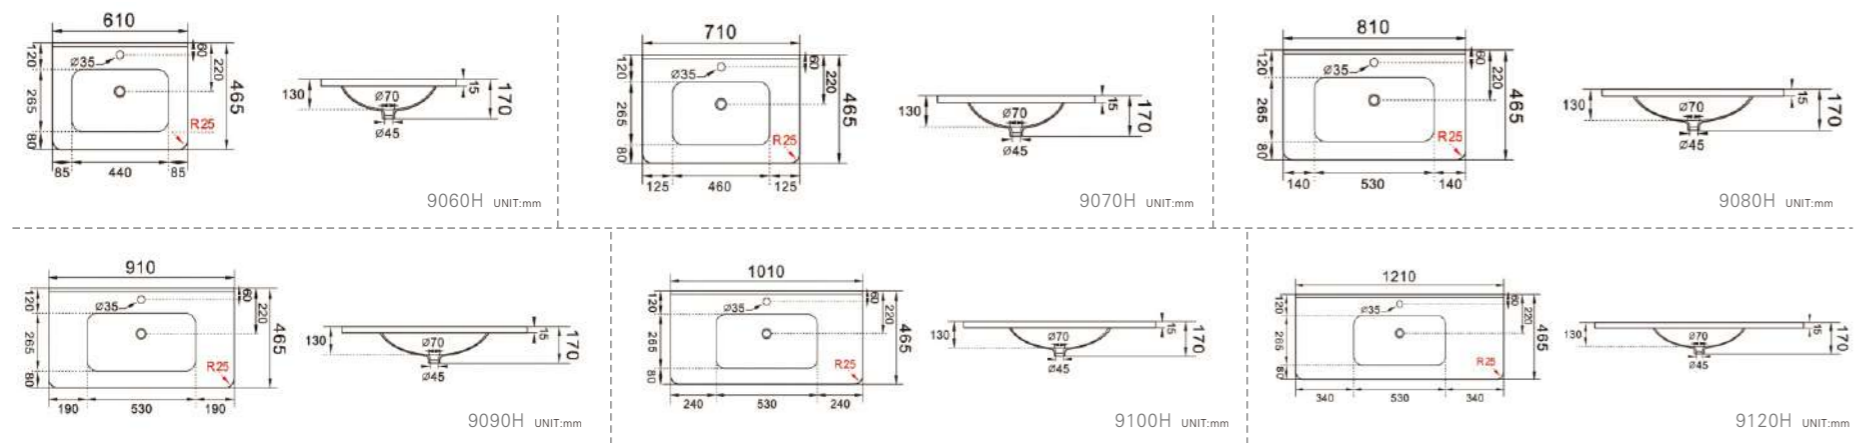

Vanity Washbasin H SERIES

Plus-COLOURS

- Matt White
- Matt Black
- Matlight Grey
- Matt Dark Grey

Product Parameters

Item NO.	Dimensions(mm)
9060H	610X465X170
9070H	710X465X170
9080H	810X465X170
9090H	910X465X170
9100H	1010X465X170
9120H	1210X465X170

Drawing

Vanity Washbasin ES SERIES

Plus-COLOURS

- Matt White
- Matt Black
- Matlight Grey
- Matt Dark Grey

Product Parameters

Item NO.	Dimensions(mm)
9050ES	510X395X170
9060ES	610X395X170
9070ES	710X395X170
9080ES	810X395X170
9090ES	910X395X170
9100ES	1010X395X170

Drawing