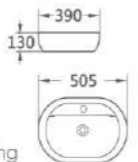

艺术盆/Art basin
尺寸/Size: 505x390x130mm
台上安装/Above counter mounting

460-1