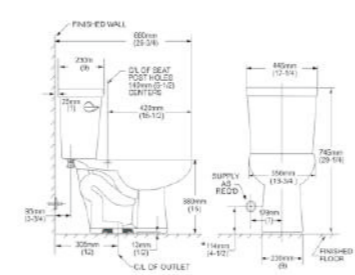

Flushing system: Siphonic
Size: **680x445x 745mm**
26-3/4"x17-1/4"x29-1/4"
S trap 300mm
12" rough-in