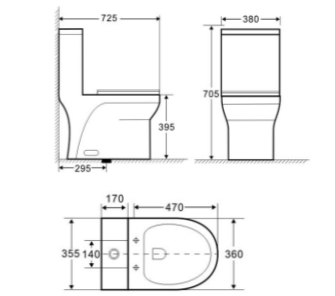

Flushing system: Jet Siphonic
Size: **725×380×705mm**
Vitreous china
S trap: 295mm