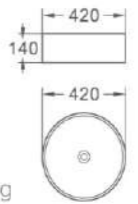

499-31
艺术盆/Art basin
尺寸/Size: 310x310x110mm
台上安装/Above counter mounting