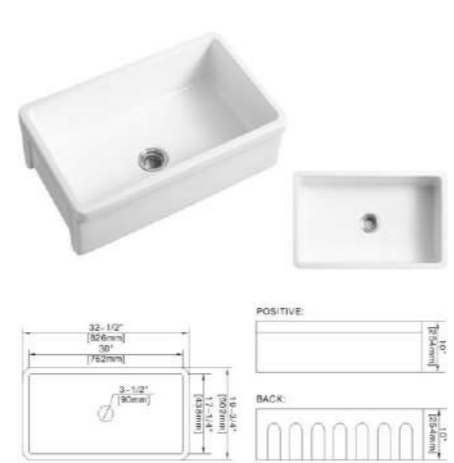

Model: FA-3321
Style: 33" Single Bowl Sink
Size: 32-1/2"x20-3/4"x10"

Model: FA-2419
Style: 24" Single Bowl Sink
Size: 24"x19"x10"

Model: FE-2116
Style: 21" Wallmount Sink
Size: 21-1/4"x16-1/4"x18-1/2"

Model:FA-3321D
Style:33" Double Bowl Sink
Size:32-1/2"x20-3/4"x10"

Model:FB-3320D
Style:33" Double Bowl Sink
Size:32-3/4"x19-3/4"x10"

Model:FC-3018
Style:30" Single Bowl Sink
Size:30"x18"x10"

Model:FB-3020F
Style:30" Single Bowl Sink
Size:29-3/4"x19-3/4"x10"

Model:FB-3020
Style:30" Single Bowl Sink
Size:29-3/4"x19-3/4"x10"

Model:FB-3320
Style:33" Single Bowl Sink
Size:32-1/2"x19-3/4"x10"

Model:FC-2418
Style:24"Single Bowl Sink
Size:23-3/4"x18"x10"

Model:FD-2318
Style:23"Single Bowl Sink
Size:23-1/2"x18-1/2"x10"

Model:FC-3318
Style:33"Single Bowl Sink
Size:33"x18"x10"