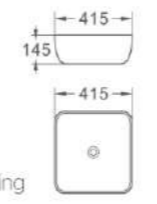

479
 艺术盆/Art basin
 尺寸/Size: 600x420x130mm
 台上安装/Above counter mounting

483
 艺术盆/Art basin
 尺寸/Size: 490x250x150mm
 台上安装/Above counter mounting

486
 艺术盆/Art basin
 尺寸/Size: 530x400x200mm
 台上安装/Above counter mounting

487/487-50
 艺术盆/Art basin
 尺寸/Size: 600x340x110mm
 尺寸/Size: 500x340x110mm
 台上安装/Above counter mounting

488
 艺术盆/Art basin
 尺寸/Size: 370x370x120mm
 台上安装/Above counter mounting

488-40
 艺术盆/Art basin
 尺寸/Size: 405x405x110mm
 台上安装/Above counter mounting

490
 艺术盆/Art basin
 尺寸/Size: 510x420x150mm
 台上安装/Above counter mounting

491
 艺术盆/Art basin
 尺寸/Size: 600x420x130mm
 台上安装/Above counter mounting

493
 艺术盆/Art basin
 尺寸/Size: 495x390x150mm
 台上安装/Above counter mounting

493A
 艺术盆/Art basin
 尺寸/Size: 460x320x140mm
 台上安装/Above counter mounting

496
 艺术盆/Art basin
 尺寸/Size: 415x415x145mm
 台上安装/Above counter mounting

497
 艺术盆/Art basin
 尺寸/Size: 570x420x150mm
 台上安装/Above counter mounting