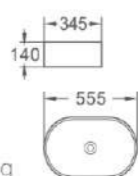

889
艺术盆/Art basin
尺寸/Size: 555x345x140mm
台上安装/Above counter mounting