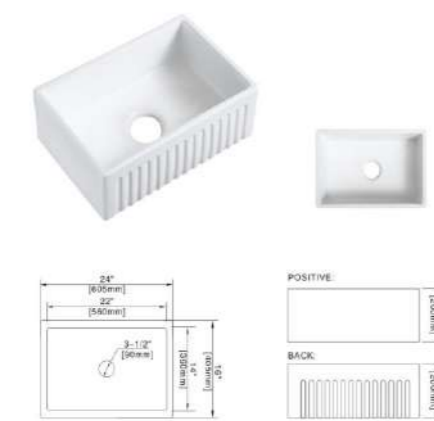

Model:FC-2416
Style:24"Single Bowl Sink
Size:24"x16"x8"