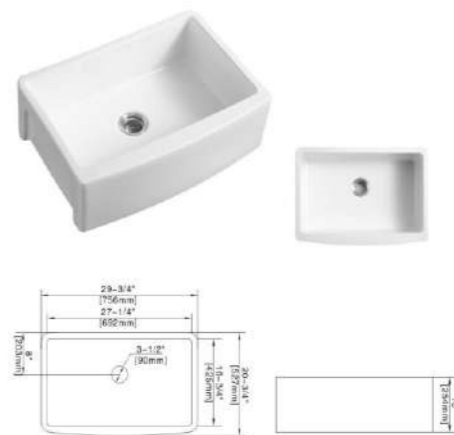

7003
Pedestal Basin
Size: 560x480x810mm
Fixing to wall with back

7004
Pedestal Basin
Size: 560x480x820mm
Fixing to wall with back

502
Pedestal Basin
Size: 610x460x850mm
Fixing to wall with back

503
Pedestal Basin
Size: 610x540x1000mm
Fixing to wall with back

504
Pedestal Basin
Size: 660x510x830mm
Fixing to wall with back

115
Wall-hung basin
Size: 515x465x415mm
Installation: Wall mounting

116
Wall-hung basin
Size: 535x450x380mm
Installation: Wall mounting

117
Wall-hung basin
Size: 470x450x360mm
Installation: Wall mounting

118
Wall-hung basin
Size: 560x475x375mm
Installation: Wall mounting

120
Wall-hung basin
Size: 500x420x300mm
Installation: Wall mounting

122
Wall-hung basin
Size: 490x450x340mm
Installation: Wall mounting

113
Wall-hung basin
Size: 555x430x415mm
Installation: Wall mounting

121
Wall-hung basin
Size: 555x370x450mm
Installation: Wall mounting

Model: FA-3021
Style: 30" Single Bowl Sink
Size: 29-3/4"x20-3/4"x10"