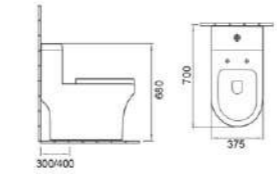

2070
Siphonic one-piece toilet
Size: 700x375x680mm
Siphonic/S-trap: 300/400mm roughing-in