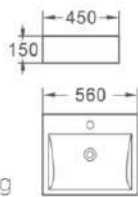

675
 艺术盆/Art basin
 尺寸/Size: 480x370x130mm
 台上安装/Above counter mounting

676
 艺术盆/Art basin
 尺寸/Size: 380x380x130mm
 台上安装/Above counter mounting

681/681A
 艺术盆/Art basin
 尺寸/Size: 465x465x160mm
 尺寸/Size: 410x410x150mm

684
 艺术盆/Art basin
 尺寸/Size: 460x460x160mm
 台上安装/Above counter mounting

685
 艺术盆/Art basin
 尺寸/Size: 515x425x150mm
 台上安装/Above counter mounting

686
艺术盆/Art basin
尺寸/Size: 560x450x150mm
台上安装/Above counter mounting