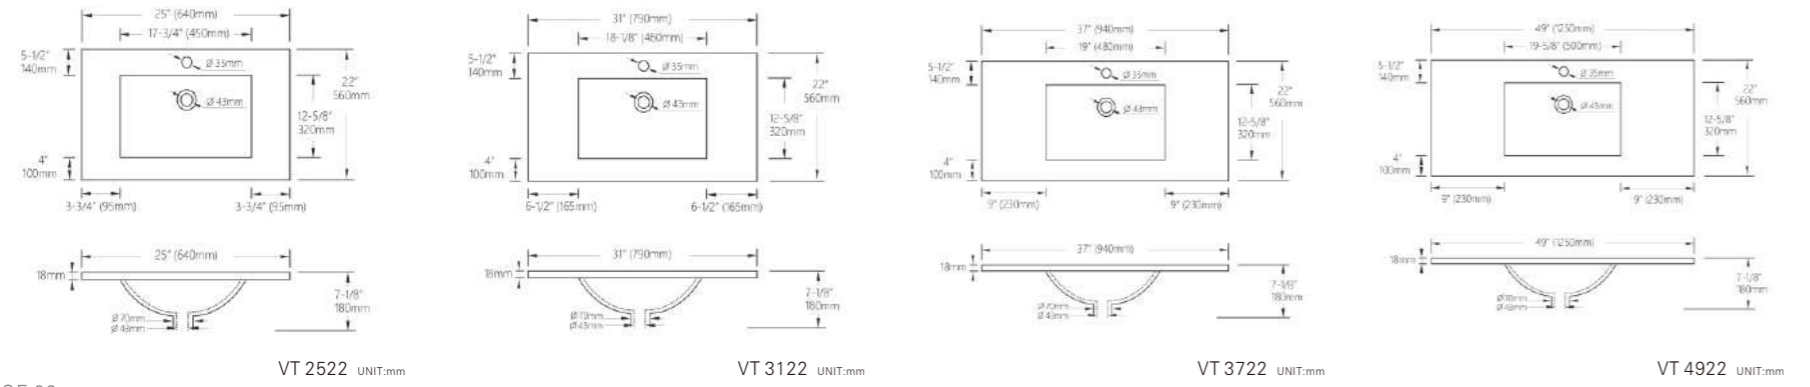

Vanity Washbasin VT SERIES

Plus-COLOURS

- Matt White
- Matt Black
- Matlight Grey
- Matt Dark Grey

Product Parameters

Item NO.	Dimensions(mm)	Dimensions(Inch)
VT 2522	640X560X180	25x22x7"
VT 3122	790X560X180	31x22x7"
VT 3722	940X560X180	37x22x7"
VT 4922	1250X560X180	49x22x7"

Drawing

Vanity Washbasin Q SERIES

Plus-COLOURS

- Matt White
- Matt Black
- Matlight Grey
- Matt Dark Grey

Product Parameters

Item NO.	Dimensions(mm)
Q80	810X460X170
Q100	1010X460X170
Q120	1210X460X170
Q120D	1210X460X170

Drawing