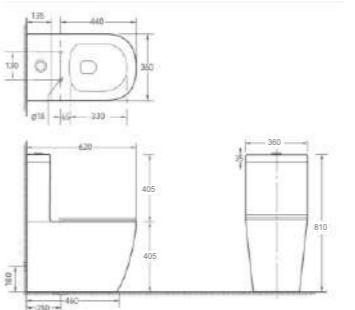

Flushing system: Siphonic
Size: **650x375x830mm**
S-trap: 250mm
P-trap: 180mm

826
Two Piece Toilet

Flushing system: Washdown Rimless
Size: **620x360x810mm**
P-trap: 180mm

832
Two Piece Toilet

Flushing system: Washdown Rimless
Size: **620x360x810mm**
P-trap: 180mm