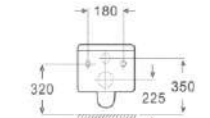

品名/Product Name
直冲式挂座便器
Washdown wall-hung closet

尺寸/Size
560 x 360 x 310mm

悬挑污距离/P-trap
180mm

单位/unit: mm