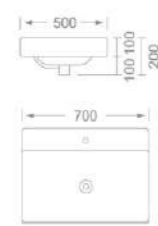

Drawing

1180-70

Edged Basin
Size: 700X500X200mm
Mounting above cabinet

1180-80

Edged Basin
Size: 800X500X200mm
Mounting above cabinet

1180-80

Edged Basin
Size: 800X500X200mm
Mounting above cabinet

1190-80

Edged Basin
Size: 800X470X160mm
Mounting above cabinet

1190-90

Edged Basin
Size: 900X470X160mm
Mounting above cabinet

1190-100

Edged Basin
Size: 1000X470X160mm
Mounting above cabinet

1180-90

Edged Basin
Size: 900X500X200mm
Mounting above cabinet