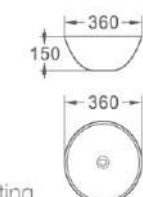

601D

艺术盆/Art basin
尺寸/Size: 360x360x150mm
台上安装/Above counter mounting