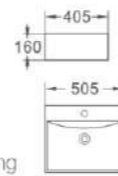

575

艺术盆/Art basin
尺寸/Size: 505x405x160mm
台上安装/Above counter mounting