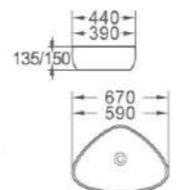

851/851A
艺术盆/Art basin
尺寸/Size: 670x440x150mm
尺寸/Size: 590x390x135mm