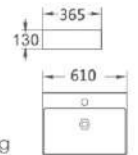

艺术盆/Art basin
尺寸/Size: 610x365x130mm
台上安装/Above counter mounting

710-70