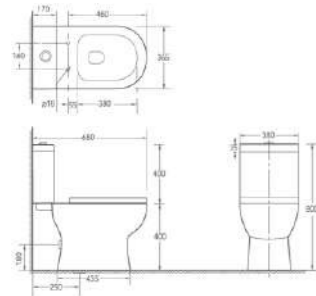

8058
Rimless Two Piece Toilet

Flushing system: Washdown Rimless
Size: **650x375x840mm**
S-trap: 250mm
P-trap: 180mm

8059
Rimless Two Piece Toilet

Flushing system: Washdown Rimless
Size: **620x375x820mm**
S-trap: 250mm
P-trap: 180mm

8060
Rimless Two Piece Toilet

Flushing system: Washdown Rimless
Size: **645x365x850mm**
S-trap: 250mm
P-trap: 180mm

2103
Two Piece Toilet

Flushing system: Washdown
Size: **680x380x800mm**
S-trap: 250mm
P-trap: 180mm