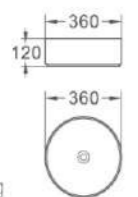

499-36-Yellow
艺术盆/Art basin
尺寸/Size: 360x360x120mm
台上安装/Above counter mounting