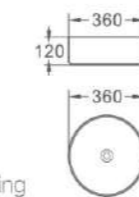

499-36-YD
艺术盆/Art basin
尺寸/Size: 360x360x120mm
台上安装/Above counter mounting