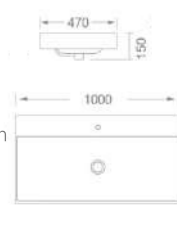

Edged Basin
Size: 1000X470X150mm
Mounting above cabinet