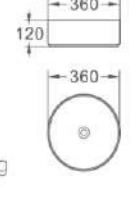

1037
艺术盆/Art basin
尺寸/Size: 360x360x120mm
台上安装/Above counter mounting