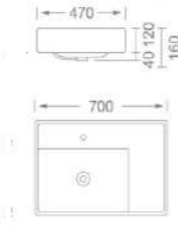

Drawing

1180-70

Edged Basin
Size: 700X500X200mm
Mounting above cabinet

1180-80

Edged Basin
Size: 800X500X200mm
Mounting above cabinet

1180-80

Edged Basin
Size: 800X500X200mm
Mounting above cabinet

1190-80

Edged Basin
Size: 800X470X160mm
Mounting above cabinet

1190-90

Edged Basin
Size: 900X470X160mm
Mounting above cabinet

1190-100

Edged Basin
Size: 1000X470X160mm
Mounting above cabinet

1180-90

Edged Basin
Size: 900X500X200mm
Mounting above cabinet

1180-100

Edged Basin
Size: 1000X500X200mm
Mounting above cabinet

1190-70

Edged Basin
Size: 700X470X160mm
Mounting above cabinet

1191-70

Edged Basin
Size: 700X470X150mm
Mounting above cabinet

1191-80

Edged Basin
Size: 800X470X150mm
Mounting above cabinet