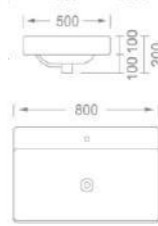

Drawing

1180-70

Edged Basin
Size: 700X500X200mm
Mounting above cabinet

1180-80

Edged Basin
Size: 800X500X200mm
Mounting above cabinet

1180-80

Edged Basin
Size: 800X500X200mm
Mounting above cabinet

1190-80

Edged Basin
Size: 800X470X160mm
Mounting above cabinet

1190-90

Edged Basin
Size: 900X470X160mm
Mounting above cabinet

1190-100

Edged Basin
Size: 1000X470X160mm
Mounting above cabinet

1180-90

Edged Basin
Size: 900X500X200mm
Mounting above cabinet