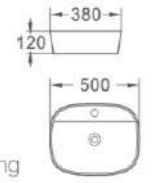

435-60
 艺术盆/Art basin
 尺寸/Size: 600x380x140mm
 台上安装/Above counter mounting

436-42
 艺术盆/Art basin
 尺寸/Size: 420x420x140mm
 台上安装/Above counter mounting

436-60
 艺术盆/Art basin
 尺寸/Size: 600x400x140mm
 台上安装/Above counter mounting

440
 艺术盆/Art basin
 尺寸/Size: 550x420x140mm
 台上安装/Above counter mounting

447
 艺术盆/Art basin
 尺寸/Size: 630x360x150mm
 台上安装/Above counter mounting

450
艺术盆/Art basin
尺寸/Size: 500x435x110mm
台上安装/Above counter mounting

453
艺术盆/Art basin
尺寸/Size: 500x400x110mm
台上安装/Above counter mounting

458
艺术盆/Art basin
尺寸/Size: 400x400x120mm
台上安装/Above counter mounting

459
艺术盆/Art basin
尺寸/Size: 500x380x120mm
台上安装/Above counter mounting