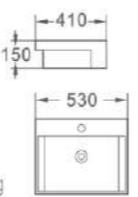

775
艺术盆/Art basin
尺寸/Size: 480x370x135mm
台上安装/Above counter mounting