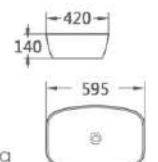

499-36-T-YA

艺术盆/Art basin
尺寸/Size: 360x360x110mm
台上安装/Above counter mounting

548A-60

艺术盆/Art basin
尺寸/Size: 610x365x130mm
台上安装/Above counter mounting

710-70

艺术盆/Art basin
尺寸/Size: 705x445x155mm
台上安装/Above counter mounting

836B

艺术盆/Art basin
尺寸/Size: 485x360x135mm
台上安装/Above counter mounting

836L

艺术盆/Art basin
尺寸/Size: 595x420x140mm
台上安装/Above counter mounting

389
 艺术盆/Art basin
 尺寸/Size: 590x465x165mm
 台上安装/Above counter mounting