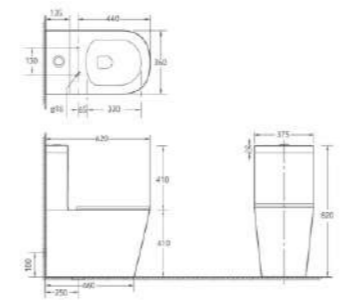

A-3513
Elongated Two Piece Toilet

Flushing system: Siphonic
Size: **680x445x 745mm**
26-3/4"x17-1/4"x29-1/4"
S trap 300mm
12" rough-in

8057
Rimless Two Piece Toilet

Flushing system: Washdown Rimless
Size: **620x375x820mm**
S-trap: 250mm
P-trap: 180mm