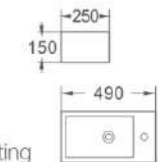

473
 艺术盆/Art basin
 尺寸/Size: 610x400x150mm
 台上安装/Above counter mounting

474
 艺术盆/Art basin
 尺寸/Size: 400x420x155mm
 台上安装/Above counter mounting

475
 艺术盆/Art basin
 尺寸/Size: 460x420x155mm
 台上安装/Above counter mounting

476
 艺术盆/Art basin
 尺寸/Size: 520x420x155mm
 台上安装/Above counter mounting

477
 艺术盆/Art basin
 尺寸/Size: 420x420x130mm
 台上安装/Above counter mounting

478
 艺术盆/Art basin
 尺寸/Size: 500x420x130mm
 台上安装/Above counter mounting

479
 艺术盆/Art basin
 尺寸/Size: 600x420x130mm
 台上安装/Above counter mounting

483
 艺术盆/Art basin
 尺寸/Size: 490x250x150mm
 台上安装/Above counter mounting

486
 艺术盆/Art basin
 尺寸/Size: 530x400x200mm
 台上安装/Above counter mounting