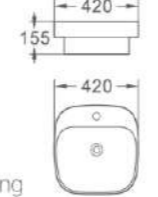

397-50
艺术盆/Art basin
尺寸/Size: 500x420x155mm
台上安装/Above counter mounting