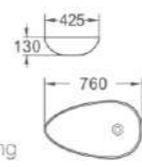

541
艺术盆/Art basin
尺寸/Size: 400x400x120mm
台上安装/Above counter mounting

543
艺术盆/Art basin
尺寸/Size: 460x460x160mm
台上安装/Above counter mounting

544
艺术盆/Art basin
尺寸/Size: 490x490x130mm
台上安装/Above counter mounting

547
艺术盆/Art basin
尺寸/Size: 460x460x130mm
台上安装/Above counter mounting

548A
艺术盆/Art basin
尺寸/Size: 510x360x130mm
台上安装/Above counter mounting

569-58

艺术盆/Art basin
尺寸/Size: 580x355x105mm
台上安装/Above counter mounting

569-66

艺术盆/Art basin
尺寸/Size: 660x375x130mm
台上安装/Above counter mounting

569-76

艺术盆/Art basin
尺寸/Size: 760x425x130mm
台上安装/Above counter mounting

581

艺术盆/Art basin
尺寸/Size: 410x225x95mm
台上安装/Above counter mounting