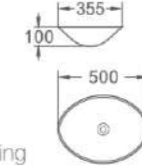

584

艺术盆/Art basin
尺寸/Size: 500x355x100mm
台上安装/Above counter mounting