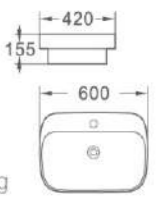

393-60
 艺术盆/Art basin
 尺寸/Size: 600x380x140mm
 台上安装/Above counter mounting

393-70
 艺术盆/Art basin
 尺寸/Size: 700x380x140mm
 台上安装/Above counter mounting

397-42
 艺术盆/Art basin
 尺寸/Size: 420x420x155mm
 台上安装/Above counter mounting

397-50
 艺术盆/Art basin
 尺寸/Size: 500x420x155mm
 台上安装/Above counter mounting

397-60
 艺术盆/Art basin
 尺寸/Size: 600x420x155mm
 台上安装/Above counter mounting

397-70
 艺术盆/Art basin
 尺寸/Size: 700x420x155mm
 台上安装/Above counter mounting