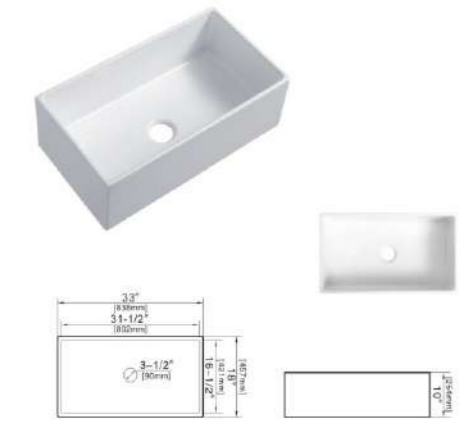

Model:FB-3320D
Style:33" Double Bowl Sink
Size:32-3/4"x19-3/4"x10"

Model:FC-3018
Style:30" Single Bowl Sink
Size:30"x18"x10"

Model:FB-3020F
Style:30" Single Bowl Sink
Size:29-3/4"x19-3/4"x10"

Model:FB-3020
Style:30" Single Bowl Sink
Size:29-3/4"x19-3/4"x10"

Model:FB-3320
Style:33" Single Bowl Sink
Size:32-1/2"x19-3/4"x10"

Model:FC-2418
Style:24"Single Bowl Sink
Size:23-3/4"x18"x10"

Model:FD-2318
Style:23"Single Bowl Sink
Size:23-1/2"x18-1/2"x10"

Model:FC-3318
Style:33"Single Bowl Sink
Size:33"x18"x10"