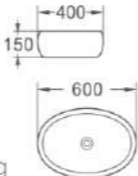

886
艺术盆/Art basin
尺寸/Size: 700x400x140mm
台上安装/Above counter mounting