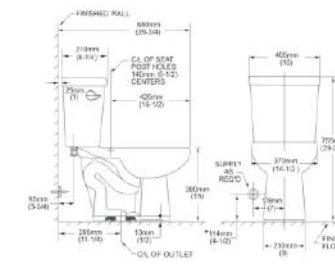

Flushing system: Siphonic
Size: **680x405x755mm**
26-3/4" x 16" x 29-3/4"
S trap: 300mm
12" rough-in