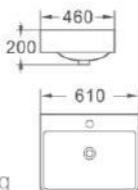

847
艺术盆/Art basin
尺寸/Size: 610x460x200mm
台上安装/Above counter mounting