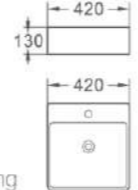

478
艺术盆/Art basin
尺寸/Size: 500x420x130mm
台上安装/Above counter mounting