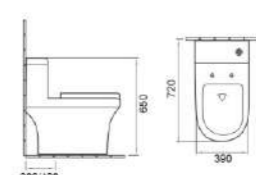

2054
Siphonic one-piece toilet
Size: 720x390x650mm
Siphonic/S-trap: 300/400mm roughing-in