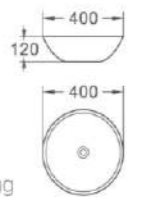

543
艺术盆/Art basin
尺寸/Size: 460x460x160mm
台上安装/Above counter mounting