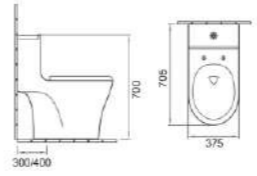

Model:FB-3320D
Style:33" Double Bowl Sink
Size:32-3/4"x19-3/4"x10"

Model:FC-3018
Style:30" Single Bowl Sink
Size:30"x18"x10"

Model:FB-3020F
Style:30" Single Bowl Sink
Size:29-3/4"x19-3/4"x10"

Model:FB-3020
Style:30" Single Bowl Sink
Size:29-3/4"x19-3/4"x10"

Model:FB-3320
Style:33" Single Bowl Sink
Size:32-1/2"x19-3/4"x10"

Model:FC-2418
Style:24"Single Bowl Sink
Size:23-3/4"x18"x10"

Model:FD-2318
Style:23"Single Bowl Sink
Size:23-1/2"x18-1/2"x10"

Model:FC-3318
Style:33"Single Bowl Sink
Size:33"x18"x10"

Model:FC-2416
Style:24"Single Bowl Sink
Size:24"x16"x8"

2049
Siphonic one-piece toilet
Size: 705x375x700mm
Siphonic/S-trap: 300/400mm roughing-in

2050
Siphonic one-piece toilet
Size: 740x380x750mm
Siphonic/S-trap: 300/400mm roughing-in