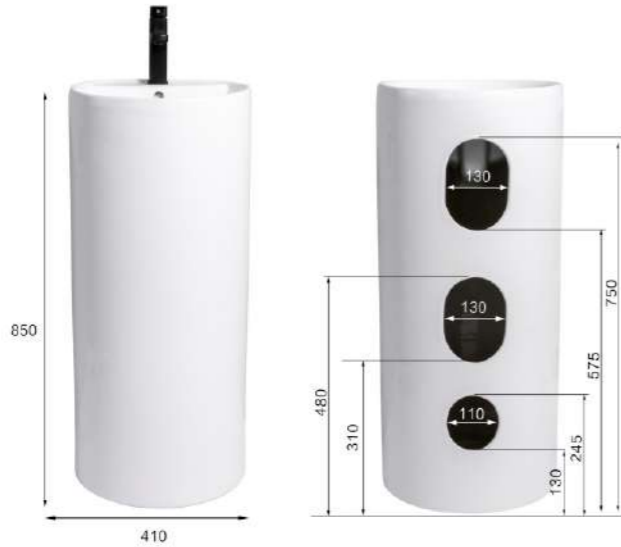

205

Undercounter
Under Counter Mounting
Size: **470×385×200mm**
420×335mm

205B

Undercounter
Under Counter Mounting
Size: **448×362×200mm**
402×316mm

205E

Undercounter
Under Counter Mounting
Size: **420×340×195mm**
380×300mm

307A
Size: 410x410x850mm

One-Piece Luxury Pedestal Sink is a stylish and bold sink that will elevate any bathroom setting. This unique pedestal sink was built with extremely durable ceramic making it a high-quality product that's aesthetically pleasing and built to last. Additionally this sink was made for easy cleaning and maintenance while giving your bathroom a more open and spacious layout.