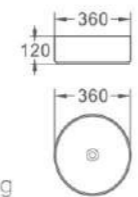

499-36-Brown
艺术盆/Art basin
尺寸/Size: 360x360x120mm
台上安装/Above counter mounting