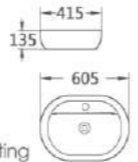

334
 艺术盆/Art basin
 尺寸/Size: 550x410x140mm
 台上安装/Above counter mounting

335-48
 艺术盆/Art basin
 尺寸/Size: 485x380x160mm
 台上安装/Above counter mounting

336
 艺术盆/Art basin
 尺寸/Size: 600x310x130mm
 台上安装/Above counter mounting

341
 艺术盆/Art basin
 尺寸/Size: 400x205x105mm
 台上安装/Above counter mounting

353-32-YD
 艺术盆/Art basin
 尺寸/Size: 320x320x110mm
 台上安装/Above counter mounting

353-36-YD

艺术盆/Art basin
尺寸/Size: 360x360x105mm
台上安装/Above counter mounting

459-1

艺术盆/Art basin
尺寸/Size: 505x390x130mm
台上安装/Above counter mounting

460-1

艺术盆/Art basin
尺寸/Size: 605x415x135mm
台上安装/Above counter mounting

490-80

艺术盆/Art basin
尺寸/Size: 800x420x150mm
台上安装/Above counter mounting