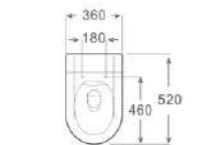

品名/Product Name
对冲式挂座便器
Collision type flush wall-hung closet

尺寸/Size
520 x 360 x 310mm

悬挑污距离/P-trap
180mm

单位/unit: mm