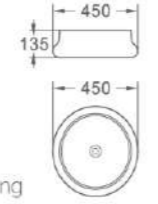

393-40
艺术盆/Art basin
尺寸/Size: 400x400x140mm
台上安装/Above counter mounting