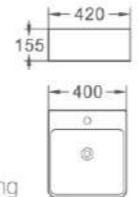

474
艺术盆/Art basin
尺寸/Size: 400x420x155mm
台上安装/Above counter mounting