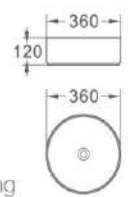

499-YAD
艺术盆/Art basin
尺寸/Size: 360x360x120mm
台上安装/Above counter mounting