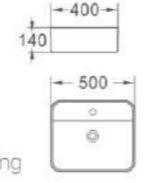

460-60
艺术盆/Art basin
尺寸/Size: 600x400x120mm
台上安装/Above counter mounting

460-80
艺术盆/Art basin
尺寸/Size: 800x400x120mm
台上安装/Above counter mounting

468
艺术盆/Art basin
尺寸/Size: 390x390x140mm
台上安装/Above counter mounting

468A
艺术盆/Art basin
尺寸/Size: 390x390x140mm
台上安装/Above counter mounting

469
艺术盆/Art basin
尺寸/Size: 500x400x140mm
台上安装/Above counter mounting

469A
艺术盆/Art basin
尺寸/Size: 500x400x140mm
台上安装/Above counter mounting