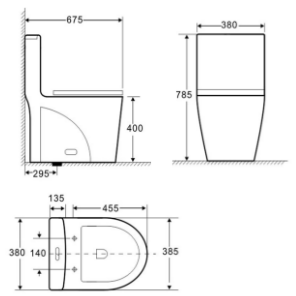

285BGL

Siphonic/Washdown one-piece toilet
Size: 690x390x740mm

128GGL

Wall hung basin
Size: 495x440x390mm

285GGL

Siphonic/Washdown one-piece toilet
Size: 690x390x740mm

128GL

Wall hung basin
Size: 495x440x390mm

285GL

Siphonic/Washdown one-piece toilet
Size: 690x390x740mm

128MAG

Wall hung basin
Size: 495x440x390mm

285MAG

Siphonic/Washdown one-piece toilet
Size: 690x390x740mm

CL-12011
One Piece Toilet

Flushing system: Siphonic
Size: **675×380×785mm**
Vitreous china
S trap: 295mm