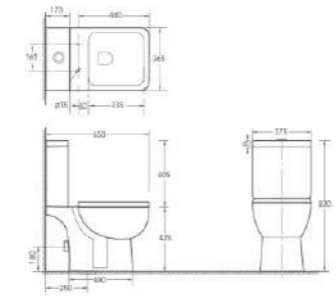

Flushing system: Siphonic
Size: **650x380x830mm**
S-trap: 250mm
P-trap: 180mm