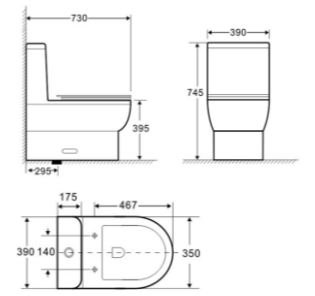

CL-12248A
One Piece Toilet

Flushing system: Siphonic
Size: **640×385×760mm**
Vitreous china
S trap: 295mm

CL-12307
One Piece Toilet

Flushing system: Siphonic
Size: **730×390×745mm**
Vitreous china
S trap: 295mm