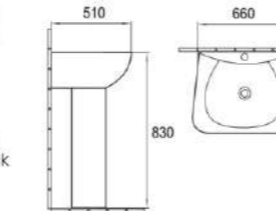

201
Size: 330x330x835mm

202
Size: 400x400x860mm

202C
Size: 400x400x860mm

203
Size: 500x500x860mm

204
Size: 400x400x850mm

204B
Size: 410x410x855mm

7002
Pedestal Basin
Size: 610x470x830mm
Fixing to wall with back

7003
Pedestal Basin
Size: 560x480x810mm
Fixing to wall with back

7004
Pedestal Basin
Size: 560x480x820mm
Fixing to wall with back

502
Pedestal Basin
Size: 610x460x850mm
Fixing to wall with back

503
Pedestal Basin
Size: 610x540x1000mm
Fixing to wall with back

504
Pedestal Basin
Size: 660x510x830mm
Fixing to wall with back

115
Wall-hung basin
Size: 515x465x415mm
Installation: Wall mounting

116
Wall-hung basin
Size: 535x450x380mm
Installation: Wall mounting

117
Wall-hung basin
Size: 470x450x360mm
Installation: Wall mounting