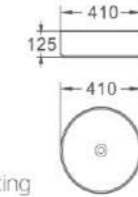

499-41-Green
艺术盆/Art basin
尺寸/Size: 410x410x125mm
台上安装/Above counter mounting