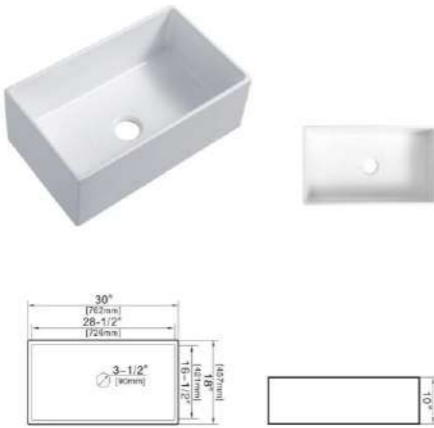

113
Wall-hung basin
Size: 555x430x415mm
Installation: Wall mounting

121
Wall-hung basin
Size: 555x370x450mm
Installation: Wall mounting

Model: FA-3021
Style: 30" Single Bowl Sink
Size: 29-3/4"x20-3/4"x10"

Model: FA-3321
Style: 33" Single Bowl Sink
Size: 32-1/2"x20-3/4"x10"

Model: FA-2419
Style: 24" Single Bowl Sink
Size: 24"x19"x10"

Model: FE-2116
Style: 21" Wallmount Sink
Size: 21-1/4"x16-1/4"x18-1/2"

Model:FA-3321D
Style:33" Double Bowl Sink
Size:32-1/2"x20-3/4"x10"

Model:FB-3320D
Style:33" Double Bowl Sink
Size:32-3/4"x19-3/4"x10"

Model:FC-3018
Style:30" Single Bowl Sink
Size:30"x18"x10"

Model:FB-3020F
Style:30" Single Bowl Sink
Size:29-3/4"x19-3/4"x10"

Model:FB-3020
Style:30" Single Bowl Sink
Size:29-3/4"x19-3/4"x10"