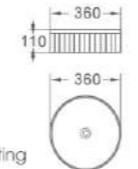

491-1

艺术盆/Art basin
尺寸/Size: 610x430x135mm
台上安装/Above counter mounting

493L

艺术盆/Art basin
尺寸/Size: 590x390x145mm
台上安装/Above counter mounting

499-36-T

艺术盆/Art basin
尺寸/Size: 360x360x110mm
台上安装/Above counter mounting