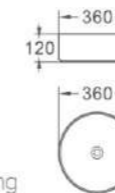

499-36-Dark grey

艺术盆/Art basin
尺寸/Size: 360x360x120mm
台上安装/Above counter mounting

499-36-Blackish green

艺术盆/Art basin
尺寸/Size: 360x360x120mm
台上安装/Above counter mounting

499-36-Green

艺术盆/Art basin
尺寸/Size: 360x360x120mm
台上安装/Above counter mounting