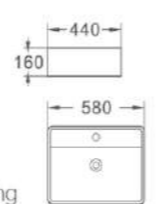

540
艺术盆/Art basin
尺寸/Size: 590x365x100mm
台上安装/Above counter mounting