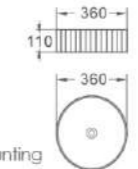

艺术盆/Art basin
尺寸/Size: 360x360x110mm
台上安装/Above counter mounting

548A-60