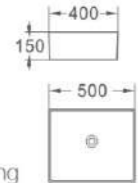

470
艺术盆/Art basin
尺寸/Size: 460x400x150mm
台上安装/Above counter mounting

471
艺术盆/Art basin
尺寸/Size: 410x410x140mm
台上安装/Above counter mounting

472
 艺术盆/Art basin
 尺寸/Size: 500x400x150mm
 台上安装/Above counter mounting