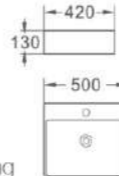

478
艺术盆/Art basin
尺寸/Size: 500x420x130mm
台上安装/Above counter mounting