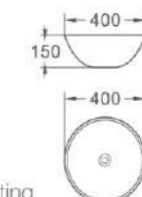

601C

艺术盆/Art basin
尺寸/Size: 400x400x150mm
台上安装/Above counter mounting