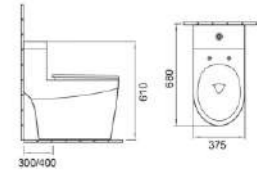

2005
Siphonic one-piece toilet
Size: 680x375x610mm
Siphonic/S-trap: 300/400mm roughing-in