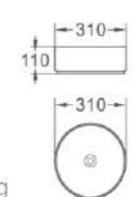

1034
艺术盆/Art basin
尺寸/Size: 310x310x110mm
台上安装/Above counter mounting