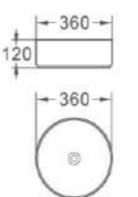

1024
艺术盆/Art basin
尺寸/Size: 360x360x120mm
台上安装/Above counter mounting