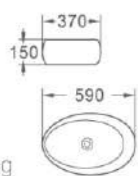

397-50
 艺术盆/Art basin
 尺寸/Size: 500x420x155mm
 台上安装/Above counter mounting

397-60
 艺术盆/Art basin
 尺寸/Size: 600x420x155mm
 台上安装/Above counter mounting

397-70
 艺术盆/Art basin
 尺寸/Size: 700x420x155mm
 台上安装/Above counter mounting

406 (左右挂墙)
 艺术盆/Art basin
 尺寸/Size: 470x290x175mm
 台上安装/Above counter mounting

407
 艺术盆/Art basin
 尺寸/Size: 690x450x160mm
 台上安装/Above counter mounting

407A
 艺术盆/Art basin
 尺寸/Size: 590x370x150mm
 台上安装/Above counter mounting