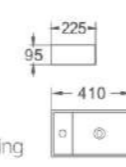

569-66

艺术盆/Art basin
尺寸/Size: 660x375x130mm
台上安装/Above counter mounting

569-76

艺术盆/Art basin
尺寸/Size: 760x425x130mm
台上安装/Above counter mounting

581

艺术盆/Art basin
尺寸/Size: 410x225x95mm
台上安装/Above counter mounting