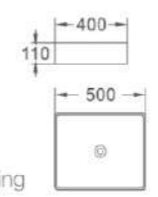

458
艺术盆/Art basin
尺寸/Size: 400x400x120mm
台上安装/Above counter mounting