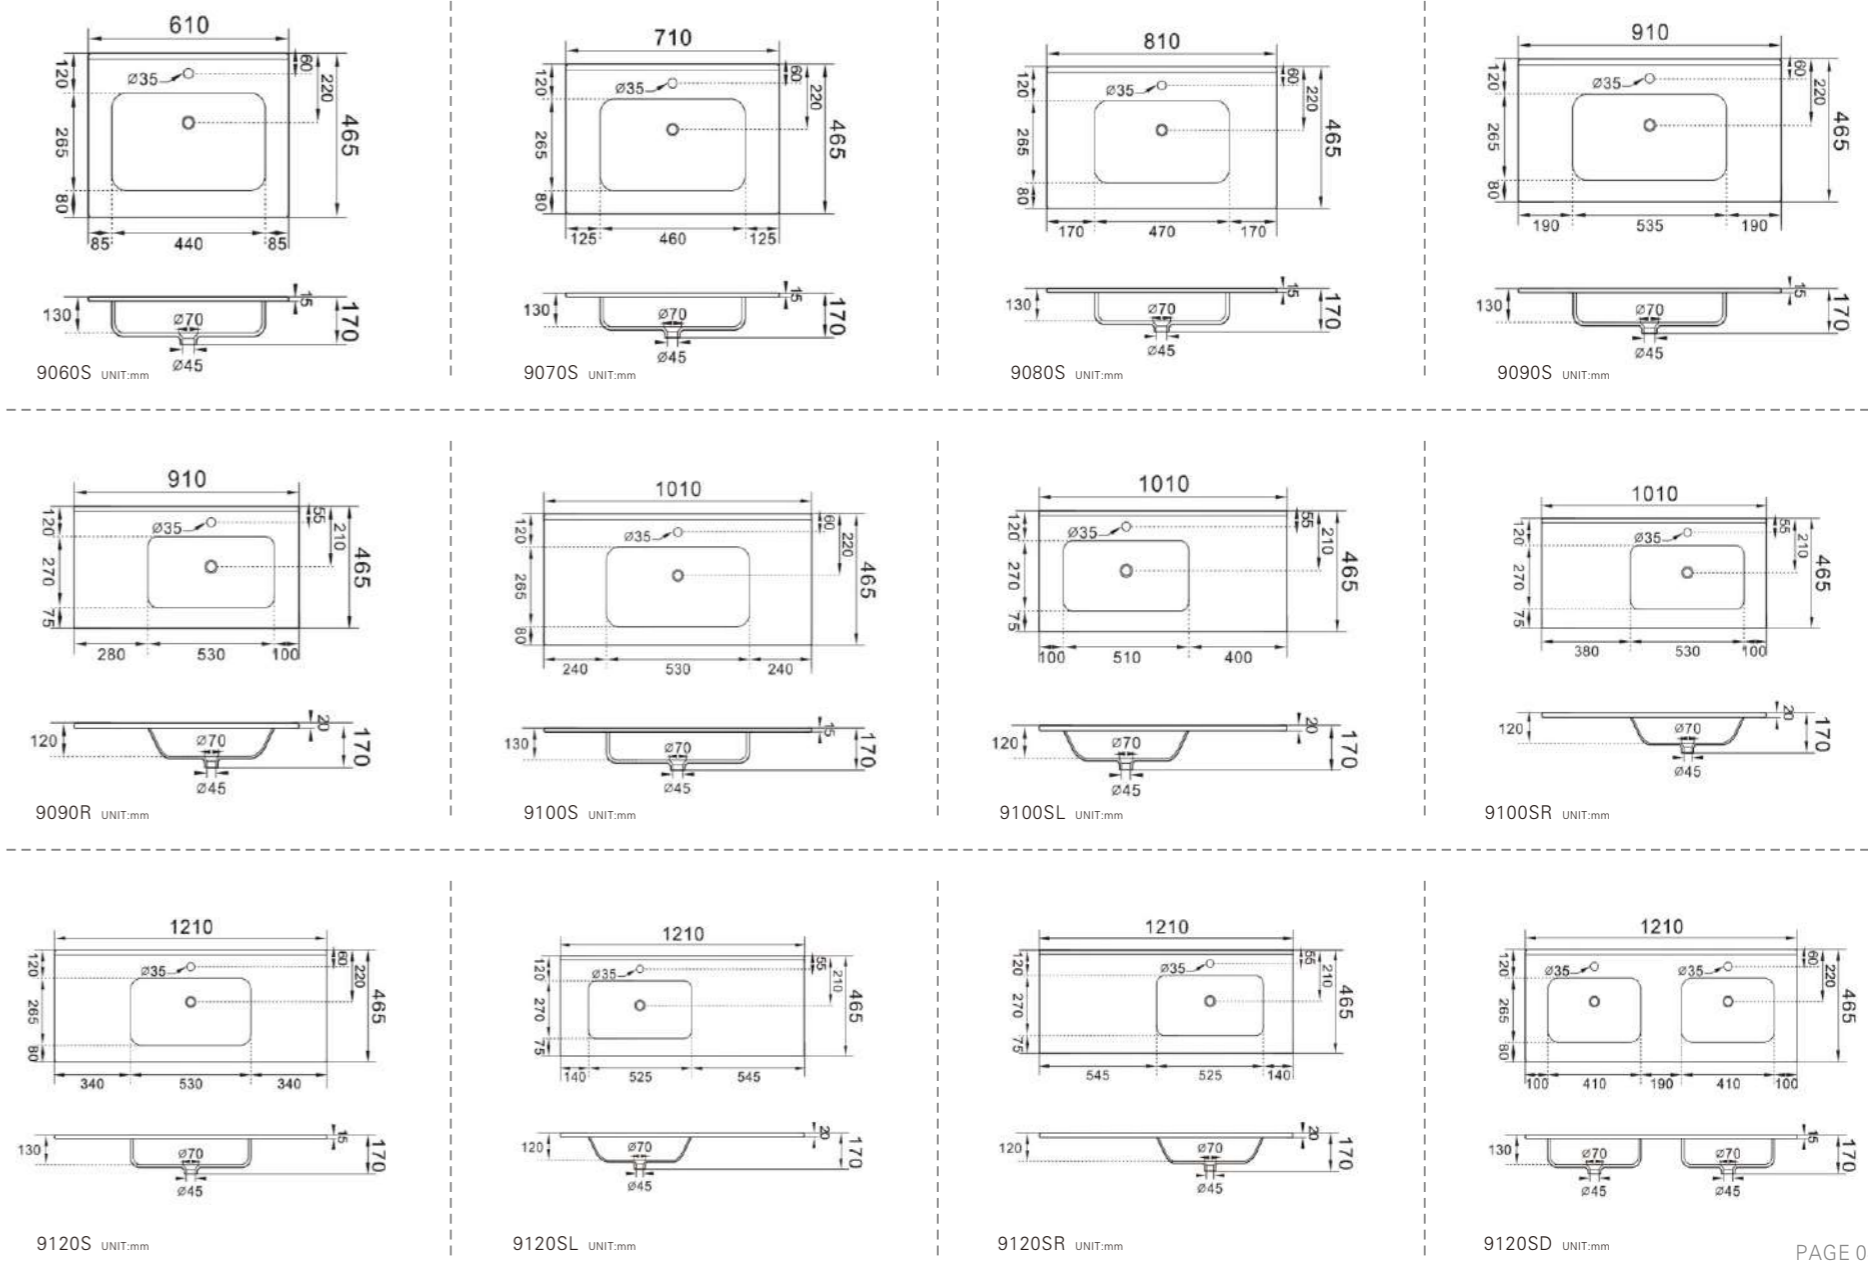

Vanity Washbasin S SERIES

Product Parameters

Item NO.	Dimensions(mm)
9060S	610X465X170
9070S	710X465X170
9080S	810X465X170
9090S	910X465X170
9090SL	910X465X170
9090SR	910X465X170
9100S	1010X465X170
9100SL	1010X465X170
9100SR	1010X465X170
9120S	1210X465X170
9120SL	1210X465X170
9120SR	1210X465X170
9120SD	1210X465X170

Drawing