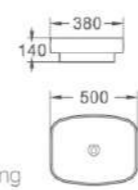

435-50
艺术盆/Art basin
尺寸/Size: 500x380x140mm
台上安装/Above counter mounting