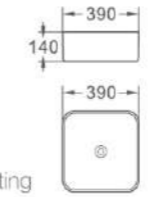

453
艺术盆/Art basin
尺寸/Size: 500x400x110mm
台上安装/Above counter mounting

458
艺术盆/Art basin
尺寸/Size: 400x400x120mm
台上安装/Above counter mounting

459
艺术盆/Art basin
尺寸/Size: 500x380x120mm
台上安装/Above counter mounting

460-60
艺术盆/Art basin
尺寸/Size: 600x400x120mm
台上安装/Above counter mounting

460-80
艺术盆/Art basin
尺寸/Size: 800x400x120mm
台上安装/Above counter mounting

468
艺术盆/Art basin
尺寸/Size: 390x390x140mm
台上安装/Above counter mounting