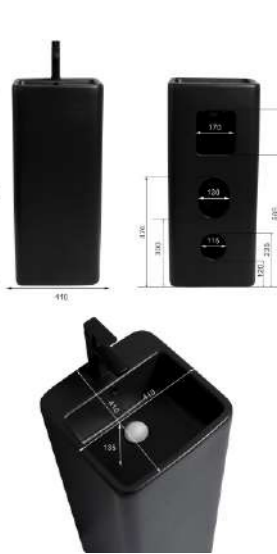

201
Size: 330x330x835mm

202
Size: 400x400x860mm

202C
Size: 400x400x860mm

203
Size: 500x500x860mm

204
Size: 400x400x850mm

204B
Size: 410x410x855mm

7002
Pedestal Basin
Size: 610x470x830mm
Fixing to wall with back

7003
Pedestal Basin
Size: 560x480x810mm
Fixing to wall with back

7004
Pedestal Basin
Size: 560x480x820mm
Fixing to wall with back

502
Pedestal Basin
Size: 610x460x850mm
Fixing to wall with back

503
Pedestal Basin
Size: 610x540x1000mm
Fixing to wall with back