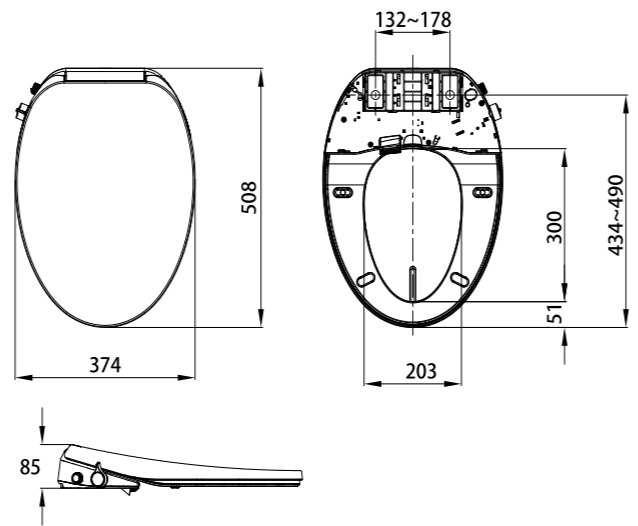

尺寸/Size
570 x 380 x 340mm
横排污距离/P-trap
180mm

The rich range of products meet the special needs of different people, creating a warm and comfortable space.

Item NO.: TB001-110/120
 Name: Normal temperature Bidet toilet cover
 Dimension: 508*374*85mm
 Water Pressure: 0.07Mpa -0.75Mpa
 Color: White
 Materials: PP soft close seat cover
 Flush way: hand knob
 T-junction: 15/16"/ G1/2"
 Net Weight: 2.2kg. 5PCS per carton
 Core Technology
 With electricity bidet washes and care for family health.
 Inlet water filtration
 Antibacterial snozzle
 Adjustable flow water
 Quick installation way
 Certificate