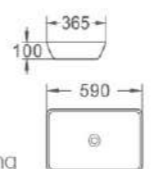

541
艺术盆/Art basin
尺寸/Size: 400x400x120mm
台上安装/Above counter mounting