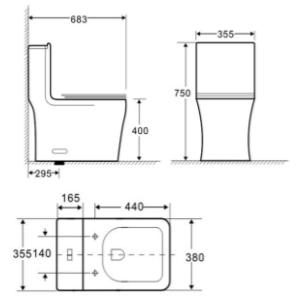

Flushing system: Siphonic
Size: **683×355×750mm**
Vitreous china
S trap: 295mm