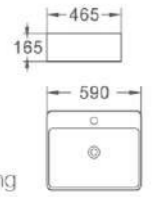

499-36-T-YA

艺术盆/Art basin
尺寸/Size: 360x360x110mm
台上安装/Above counter mounting

548A-60

艺术盆/Art basin
尺寸/Size: 610x365x130mm
台上安装/Above counter mounting

710-70

艺术盆/Art basin
尺寸/Size: 705x445x155mm
台上安装/Above counter mounting

836B

艺术盆/Art basin
尺寸/Size: 485x360x135mm
台上安装/Above counter mounting

836L

艺术盆/Art basin
尺寸/Size: 595x420x140mm
台上安装/Above counter mounting

389
 艺术盆/Art basin
 尺寸/Size: 590x465x165mm
 台上安装/Above counter mounting