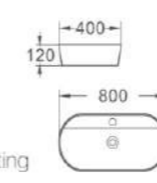

453
艺术盆/Art basin
尺寸/Size: 500x400x110mm
台上安装/Above counter mounting

458
艺术盆/Art basin
尺寸/Size: 400x400x120mm
台上安装/Above counter mounting

459
艺术盆/Art basin
尺寸/Size: 500x380x120mm
台上安装/Above counter mounting

460-60
艺术盆/Art basin
尺寸/Size: 600x400x120mm
台上安装/Above counter mounting

460-80
艺术盆/Art basin
尺寸/Size: 800x400x120mm
台上安装/Above counter mounting

468
艺术盆/Art basin
尺寸/Size: 390x390x140mm
台上安装/Above counter mounting