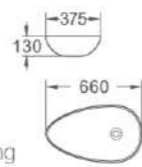

541
艺术盆/Art basin
尺寸/Size: 400x400x120mm
台上安装/Above counter mounting

543
艺术盆/Art basin
尺寸/Size: 460x460x160mm
台上安装/Above counter mounting

544
艺术盆/Art basin
尺寸/Size: 490x490x130mm
台上安装/Above counter mounting

547
艺术盆/Art basin
尺寸/Size: 460x460x130mm
台上安装/Above counter mounting

548A
艺术盆/Art basin
尺寸/Size: 510x360x130mm
台上安装/Above counter mounting

569-58

艺术盆/Art basin
尺寸/Size: 580x355x105mm
台上安装/Above counter mounting

569-66

艺术盆/Art basin
尺寸/Size: 660x375x130mm
台上安装/Above counter mounting

569-76

艺术盆/Art basin
尺寸/Size: 760x425x130mm
台上安装/Above counter mounting

581

艺术盆/Art basin
尺寸/Size: 410x225x95mm
台上安装/Above counter mounting