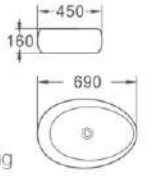

Drawing

Vanity Washbasin S SERIES

Product Parameters

Item NO.	Dimensions(mm)
9060S	610X465X170
9070S	710X465X170
9080S	810X465X170
9090S	910X465X170
9090SL	910X465X170
9090SR	910X465X170
9100S	1010X465X170
9100SL	1010X465X170
9100SR	1010X465X170
9120S	1210X465X170
9120SL	1210X465X170
9120SR	1210X465X170
9120SD	1210X465X170

397-50
 艺术盆/Art basin
 尺寸/Size: 500x420x155mm
 台上安装/Above counter mounting

397-60
 艺术盆/Art basin
 尺寸/Size: 600x420x155mm
 台上安装/Above counter mounting

397-70
 艺术盆/Art basin
 尺寸/Size: 700x420x155mm
 台上安装/Above counter mounting

406 (左右挂墙)
 艺术盆/Art basin
 尺寸/Size: 470x290x175mm
 台上安装/Above counter mounting

407
 艺术盆/Art basin
 尺寸/Size: 690x450x160mm
 台上安装/Above counter mounting

407A
 艺术盆/Art basin
 尺寸/Size: 590x370x150mm
 台上安装/Above counter mounting