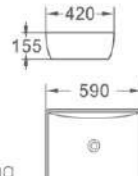

891
艺术盆/Art basin
尺寸/Size: 590x420x155mm
台上安装/Above counter mounting