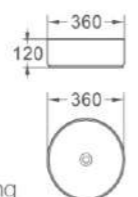

499-36
艺术盆/Art basin
尺寸/Size: 360x360x120mm
台上安装/Above counter mounting