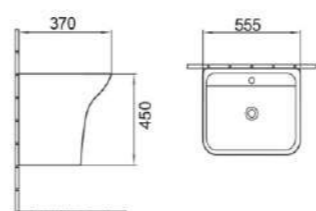

504
Pedestal Basin
Size: 660x510x830mm
Fixing to wall with back

115
Wall-hung basin
Size: 515x465x415mm
Installation: Wall mounting

116
Wall-hung basin
Size: 535x450x380mm
Installation: Wall mounting

117
Wall-hung basin
Size: 470x450x360mm
Installation: Wall mounting

118
Wall-hung basin
Size: 560x475x375mm
Installation: Wall mounting

120
Wall-hung basin
Size: 500x420x300mm
Installation: Wall mounting

122
Wall-hung basin
Size: 490x450x340mm
Installation: Wall mounting

113
Wall-hung basin
Size: 555x430x415mm
Installation: Wall mounting

121
Wall-hung basin
Size: 555x370x450mm
Installation: Wall mounting

Model: FA-3021
Style: 30" Single Bowl Sink
Size: 29-3/4"x20-3/4"x10"