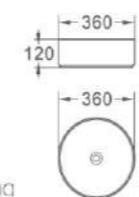

1023
艺术盆/Art basin
尺寸/Size: 360x360x120mm
台上安装/Above counter mounting