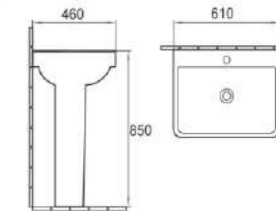

307A
Size: 410x410x850mm

One-Piece Luxury Pedestal Sink is a stylish and bold sink that will elevate any bathroom setting. This unique pedestal sink was built with extremely durable ceramic making it a high-quality product that's aesthetically pleasing and built to last. Additionally this sink was made for easy cleaning and maintenance while giving your bathroom a more open and spacious layout.

201
Size: 330x330x835mm

202
Size: 400x400x860mm

202C
Size: 400x400x860mm

203
Size: 500x500x860mm

204
Size: 400x400x850mm

204B
Size: 410x410x855mm

7002
Pedestal Basin
Size: 610x470x830mm
Fixing to wall with back

7003
Pedestal Basin
Size: 560x480x810mm
Fixing to wall with back

7004
Pedestal Basin
Size: 560x480x820mm
Fixing to wall with back

502
Pedestal Basin
Size: 610x460x850mm
Fixing to wall with back

503
Pedestal Basin
Size: 610x540x1000mm
Fixing to wall with back