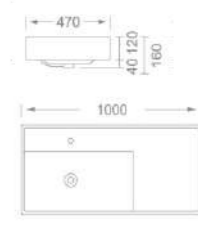

Drawing

1180-70

Edged Basin
Size: 700X500X200mm
Mounting above cabinet

1180-80

Edged Basin
Size: 800X500X200mm
Mounting above cabinet

1180-80

Edged Basin
Size: 800X500X200mm
Mounting above cabinet

1190-80

Edged Basin
Size: 800X470X160mm
Mounting above cabinet

1190-90

Edged Basin
Size: 900X470X160mm
Mounting above cabinet

1190-100

Edged Basin
Size: 1000X470X160mm
Mounting above cabinet

1180-90

Edged Basin
Size: 900X500X200mm
Mounting above cabinet

1180-100

Edged Basin
Size: 1000X500X200mm
Mounting above cabinet

1190-70

Edged Basin
Size: 700X470X160mm
Mounting above cabinet

1191-70

Edged Basin
Size: 700X470X150mm
Mounting above cabinet

1191-80

Edged Basin
Size: 800X470X150mm
Mounting above cabinet