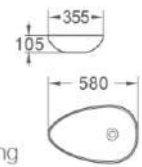

547
艺术盆/Art basin
尺寸/Size: 460x460x130mm
台上安装/Above counter mounting

548A
艺术盆/Art basin
尺寸/Size: 510x360x130mm
台上安装/Above counter mounting

569-58

艺术盆/Art basin
尺寸/Size: 580x355x105mm
台上安装/Above counter mounting