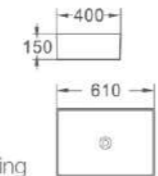

473
艺术盆/Art basin
尺寸/Size: 610x400x150mm
台上安装/Above counter mounting