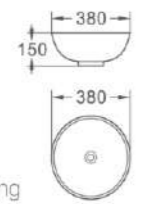

601C

艺术盆/Art basin
尺寸/Size: 400x400x150mm
台上安装/Above counter mounting

601D

艺术盆/Art basin
尺寸/Size: 360x360x150mm
台上安装/Above counter mounting

602
 艺术盆/Art basin
 尺寸/Size: 380x380x150mm
 台上安装/Above counter mounting