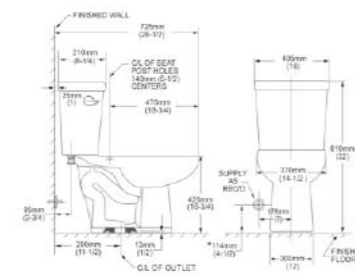

Flushing system: Siphonic
Size: **725x405x 810mm**
28-1/2"x16"x32"
S trap 300mm
12" rough-in