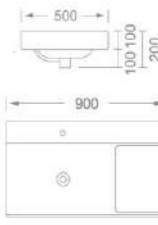

Drawing

1180-70

Edged Basin
Size: 700X500X200mm
Mounting above cabinet

1180-80

Edged Basin
Size: 800X500X200mm
Mounting above cabinet

1180-80

Edged Basin
Size: 800X500X200mm
Mounting above cabinet

1190-80

Edged Basin
Size: 800X470X160mm
Mounting above cabinet

1190-90

Edged Basin
Size: 900X470X160mm
Mounting above cabinet

1190-100

Edged Basin
Size: 1000X470X160mm
Mounting above cabinet

1180-90

Edged Basin
Size: 900X500X200mm
Mounting above cabinet

1180-100

Edged Basin
Size: 1000X500X200mm
Mounting above cabinet

1190-70

Edged Basin
Size: 700X470X160mm
Mounting above cabinet

1191-70

Edged Basin
Size: 700X470X150mm
Mounting above cabinet

1191-80

Edged Basin
Size: 800X470X150mm
Mounting above cabinet