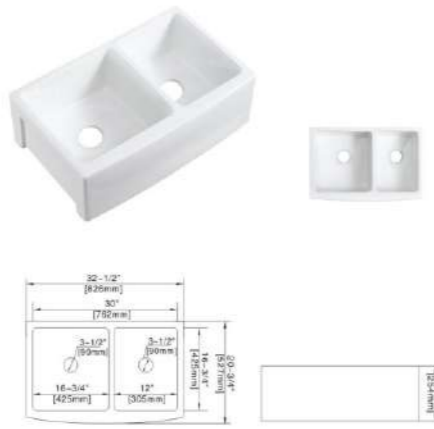

Model: FA-3321
Style: 33" Single Bowl Sink
Size: 32-1/2"x20-3/4"x10"

Model: FA-2419
Style: 24" Single Bowl Sink
Size: 24"x19"x10"

Model: FE-2116
Style: 21" Wallmount Sink
Size: 21-1/4"x16-1/4"x18-1/2"

Model:FA-3321D
Style:33" Double Bowl Sink
Size:32-1/2"x20-3/4"x10"

Model:FB-3320D
Style:33" Double Bowl Sink
Size:32-3/4"x19-3/4"x10"

Model:FC-3018
Style:30" Single Bowl Sink
Size:30"x18"x10"

Model:FB-3020F
Style:30" Single Bowl Sink
Size:29-3/4"x19-3/4"x10"

Model:FB-3020
Style:30" Single Bowl Sink
Size:29-3/4"x19-3/4"x10"