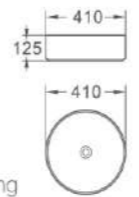

499-41-YA
艺术盆/Art basin
尺寸/Size: 410x410x125mm
台上安装/Above counter mounting