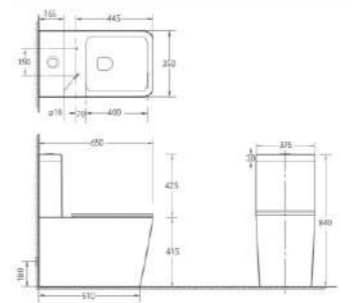

Flushing system: Washdown Rimless
Size: **650x375x840mm**
S-trap: 250mm
P-trap: 180mm