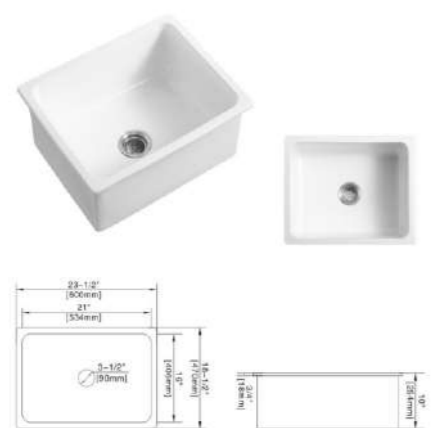

Model: FA-3321
Style: 33" Single Bowl Sink
Size: 32-1/2"x20-3/4"x10"

Model: FA-2419
Style: 24" Single Bowl Sink
Size: 24"x19"x10"

Model: FE-2116
Style: 21" Wallmount Sink
Size: 21-1/4"x16-1/4"x18-1/2"

Model:FA-3321D
Style:33" Double Bowl Sink
Size:32-1/2"x20-3/4"x10"

Model:FB-3320D
Style:33" Double Bowl Sink
Size:32-3/4"x19-3/4"x10"

Model:FC-3018
Style:30" Single Bowl Sink
Size:30"x18"x10"

Model:FB-3020F
Style:30" Single Bowl Sink
Size:29-3/4"x19-3/4"x10"

Model:FB-3020
Style:30" Single Bowl Sink
Size:29-3/4"x19-3/4"x10"

Model:FB-3320
Style:33" Single Bowl Sink
Size:32-1/2"x19-3/4"x10"

Model:FC-2418
Style:24"Single Bowl Sink
Size:23-3/4"x18"x10"

Model:FD-2318
Style:23"Single Bowl Sink
Size:23-1/2"x18-1/2"x10"

Model:FC-3318
Style:33"Single Bowl Sink
Size:33"x18"x10"