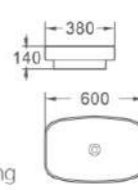

435-60
艺术盆/Art basin
尺寸/Size: 600x380x140mm
台上安装/Above counter mounting