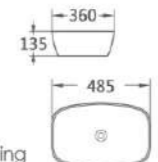

491-1

艺术盆/Art basin
尺寸/Size: 610x430x135mm
台上安装/Above counter mounting

493L

艺术盆/Art basin
尺寸/Size: 590x390x145mm
台上安装/Above counter mounting

499-36-T

艺术盆/Art basin
尺寸/Size: 360x360x110mm
台上安装/Above counter mounting

499-36-T-YA

艺术盆/Art basin
尺寸/Size: 360x360x110mm
台上安装/Above counter mounting

548A-60

艺术盆/Art basin
尺寸/Size: 610x365x130mm
台上安装/Above counter mounting

710-70

艺术盆/Art basin
尺寸/Size: 705x445x155mm
台上安装/Above counter mounting

836B

艺术盆/Art basin
尺寸/Size: 485x360x135mm
台上安装/Above counter mounting

836L

艺术盆/Art basin
尺寸/Size: 595x420x140mm
台上安装/Above counter mounting

389
 艺术盆/Art basin
 尺寸/Size: 590x465x165mm
 台上安装/Above counter mounting