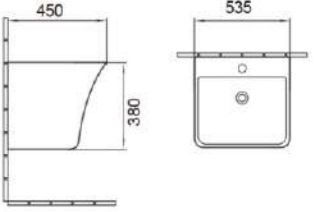

201
Size: 330x330x835mm

202
Size: 400x400x860mm

202C
Size: 400x400x860mm

203
Size: 500x500x860mm

204
Size: 400x400x850mm

204B
Size: 410x410x855mm

7002
Pedestal Basin
Size: 610x470x830mm
Fixing to wall with back

7003
Pedestal Basin
Size: 560x480x810mm
Fixing to wall with back

7004
Pedestal Basin
Size: 560x480x820mm
Fixing to wall with back

502
Pedestal Basin
Size: 610x460x850mm
Fixing to wall with back

503
Pedestal Basin
Size: 610x540x1000mm
Fixing to wall with back

504
Pedestal Basin
Size: 660x510x830mm
Fixing to wall with back

115
Wall-hung basin
Size: 515x465x415mm
Installation: Wall mounting

116
Wall-hung basin
Size: 535x450x380mm
Installation: Wall mounting

117
Wall-hung basin
Size: 470x450x360mm
Installation: Wall mounting