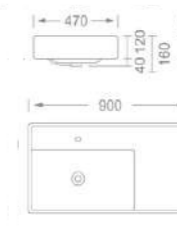

Drawing

1180-70

Edged Basin
Size: 700X500X200mm
Mounting above cabinet

1180-80

Edged Basin
Size: 800X500X200mm
Mounting above cabinet

1180-80

Edged Basin
Size: 800X500X200mm
Mounting above cabinet

1190-80

Edged Basin
Size: 800X470X160mm
Mounting above cabinet

1190-90

Edged Basin
Size: 900X470X160mm
Mounting above cabinet

1190-100

Edged Basin
Size: 1000X470X160mm
Mounting above cabinet

1180-90

Edged Basin
Size: 900X500X200mm
Mounting above cabinet