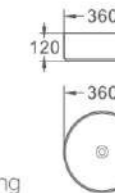

艺术盆/Art basin
尺寸/Size: 360x360x120mm
台上安装/Above counter mounting