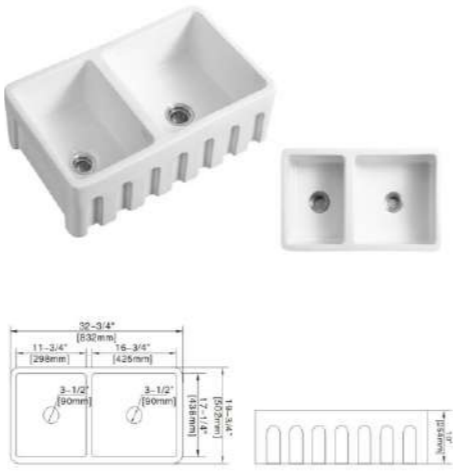

113
Wall-hung basin
Size: 555x430x415mm
Installation: Wall mounting

121
Wall-hung basin
Size: 555x370x450mm
Installation: Wall mounting

Model: FA-3021
Style: 30" Single Bowl Sink
Size: 29-3/4"x20-3/4"x10"

Model: FA-3321
Style: 33" Single Bowl Sink
Size: 32-1/2"x20-3/4"x10"

Model: FA-2419
Style: 24" Single Bowl Sink
Size: 24"x19"x10"

Model: FE-2116
Style: 21" Wallmount Sink
Size: 21-1/4"x16-1/4"x18-1/2"

Model:FA-3321D
Style:33" Double Bowl Sink
Size:32-1/2"x20-3/4"x10"

Model:FB-3320D
Style:33" Double Bowl Sink
Size:32-3/4"x19-3/4"x10"

Model:FC-3018
Style:30" Single Bowl Sink
Size:30"x18"x10"

Model:FB-3020F
Style:30" Single Bowl Sink
Size:29-3/4"x19-3/4"x10"

Model:FB-3020
Style:30" Single Bowl Sink
Size:29-3/4"x19-3/4"x10"