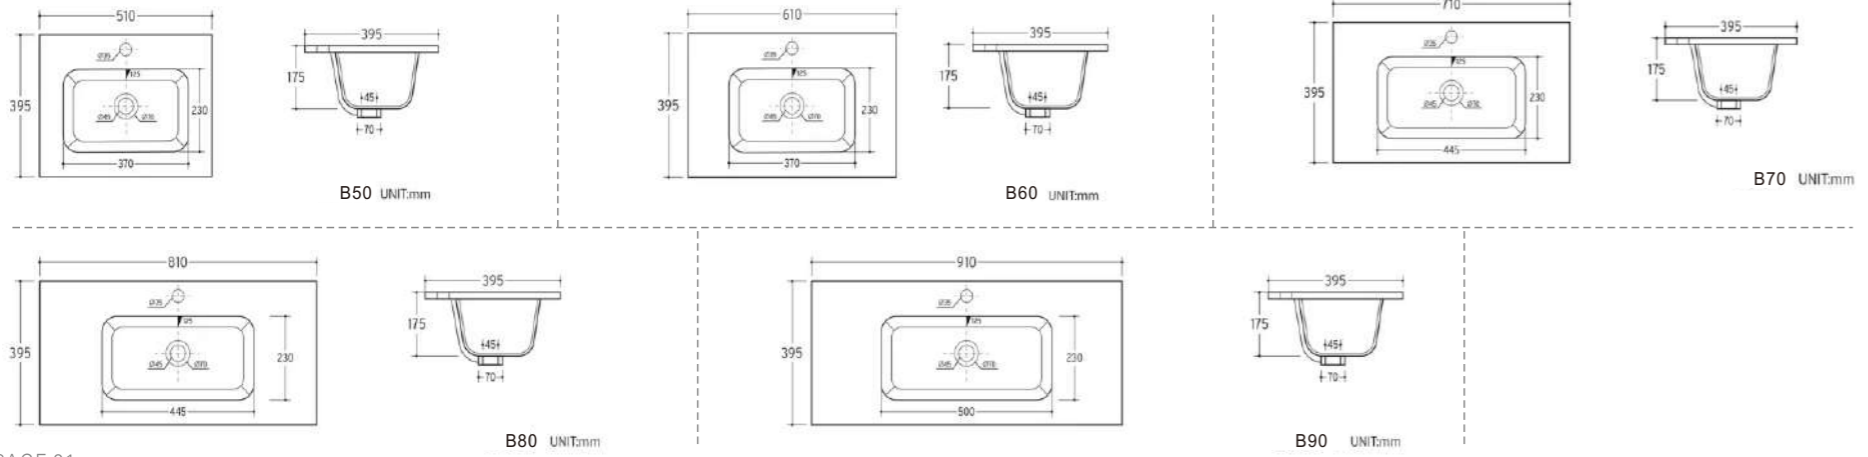

Vanity Washbasin B SERIES

Product Parameters

Item NO.	Dimensions(mm)
B50	510X395X175
B60	610X395X175
B70	710X395X175
B80	810X395X175
B90	910X395X175

Drawing

Vanity Washbasin K SERIES

Product Parameters

Item NO.	Dimensions(mm)
K5161	610X510X170
K5171	710X510X170
K5181	810X510X170
K5186	860X510X170
K5191	910X510X170
K51101	1010X510X170
K51106	1060X510X170
K51121	1210X510X170