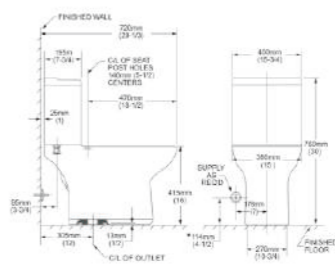

CL-12050-1
One Piece Toilet

Flushing system: Jet Siphonic
Size: **725×380×705mm**
Vitreous china
S trap: 295mm

A549
Elongated Two Piece Toilet

Flushing system: Siphonic
Size: **720x400x740mm**
28-1/3" x 15-3/4" x 30"
S trap: 300mm
12 in rough-in