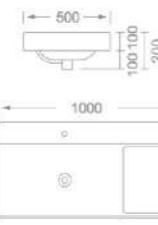

Drawing

1180-70

Edged Basin
Size: 700X500X200mm
Mounting above cabinet

1180-80

Edged Basin
Size: 800X500X200mm
Mounting above cabinet

1180-80

Edged Basin
Size: 800X500X200mm
Mounting above cabinet

1190-80

Edged Basin
Size: 800X470X160mm
Mounting above cabinet

1190-90

Edged Basin
Size: 900X470X160mm
Mounting above cabinet

1190-100

Edged Basin
Size: 1000X470X160mm
Mounting above cabinet

1180-90

Edged Basin
Size: 900X500X200mm
Mounting above cabinet

1180-100

Edged Basin
Size: 1000X500X200mm
Mounting above cabinet

1190-70

Edged Basin
Size: 700X470X160mm
Mounting above cabinet

1191-70

Edged Basin
Size: 700X470X150mm
Mounting above cabinet

1191-80

Edged Basin
Size: 800X470X150mm
Mounting above cabinet