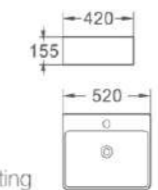

473
 艺术盆/Art basin
 尺寸/Size: 610x400x150mm
 台上安装/Above counter mounting

474
 艺术盆/Art basin
 尺寸/Size: 400x420x155mm
 台上安装/Above counter mounting

475
 艺术盆/Art basin
 尺寸/Size: 460x420x155mm
 台上安装/Above counter mounting

476
 艺术盆/Art basin
 尺寸/Size: 520x420x155mm
 台上安装/Above counter mounting

477
 艺术盆/Art basin
 尺寸/Size: 420x420x130mm
 台上安装/Above counter mounting

478
 艺术盆/Art basin
 尺寸/Size: 500x420x130mm
 台上安装/Above counter mounting