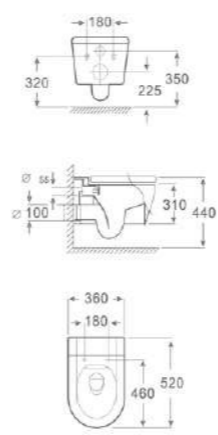

Timeless Aesthetics

Black is the epitome of timelessly modern bathroom design, for a perfectly coordinated look. It is the ideal choice for modern house design.

SALLY® | Wall hung toilet

型号/Model
FT-176YH

品名/Product Name
对冲式挂墙座便器
Collision type flush wall-hung closet

尺寸/Size
520 x 360 x 310mm

横排污距离/P-trap
180mm

CE

RIMLESS

型号/Model
FT-276YH

品名/Product Name
挂式妇洗器
Wall-hung Bidet

尺寸/Size
520 x 360 x 310mm

安装方式/Installation method
背靠墙安装
Fixing to wall with back

CE

型号/Model
FT-505YH

品名/Product Name
对冲式挂墙座便器
Collision type flush wall-hung closet

尺寸/Size
490 x 360 x 310mm

横排污距离/P-trap
180mm

单位/unit: mm

型号/Model
FT-505

品名/Product Name
对冲式挂墙座便器
Collision type flush wall-hung closet

尺寸/Size
490 x 360 x 310mm

横排污距离/P-trap
180mm

单位/unit: mm

CE