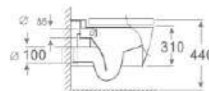

品名/Product Name
对冲式挂座便器
Collision type flush wall-hung closet

尺寸/Size
520 x 360 x 310mm

悬挑污距离/P-trap
180mm

单位/unit: mm