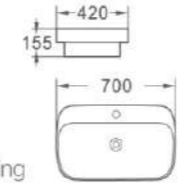

393-60
 艺术盆/Art basin
 尺寸/Size: 600x380x140mm
 台上安装/Above counter mounting

393-70
 艺术盆/Art basin
 尺寸/Size: 700x380x140mm
 台上安装/Above counter mounting

397-42
 艺术盆/Art basin
 尺寸/Size: 420x420x155mm
 台上安装/Above counter mounting

397-50
 艺术盆/Art basin
 尺寸/Size: 500x420x155mm
 台上安装/Above counter mounting

397-60
 艺术盆/Art basin
 尺寸/Size: 600x420x155mm
 台上安装/Above counter mounting

397-70
 艺术盆/Art basin
 尺寸/Size: 700x420x155mm
 台上安装/Above counter mounting