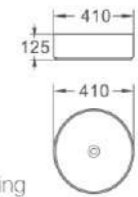

499-41-YD
艺术盆/Art basin
尺寸/Size: 410x410x125mm
台上安装/Above counter mounting