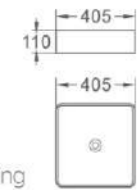

487/487-50
 艺术盆/Art basin
 尺寸/Size: 600x340x110mm
 尺寸/Size: 500x340x110mm
 台上安装/Above counter mounting

488
 艺术盆/Art basin
 尺寸/Size: 370x370x120mm
 台上安装/Above counter mounting

488-40
 艺术盆/Art basin
 尺寸/Size: 405x405x110mm
 台上安装/Above counter mounting