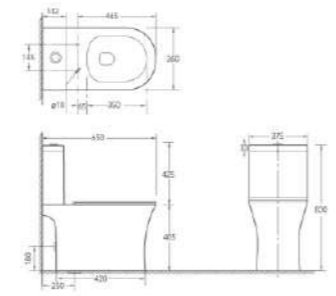

Flushing system: Siphonic
Size: **650x375x830mm**
S-trap: 250mm
P-trap: 180mm