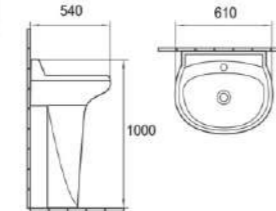

307A
Size: 410x410x850mm

One-Piece Luxury Pedestal Sink is a stylish and bold sink that will elevate any bathroom setting. This unique pedestal sink was built with extremely durable ceramic making it a high-quality product that's aesthetically pleasing and built to last. Additionally this sink was made for easy cleaning and maintenance while giving your bathroom a more open and spacious layout.

201
Size: 330x330x835mm

202
Size: 400x400x860mm

202C
Size: 400x400x860mm

203
Size: 500x500x860mm

204
Size: 400x400x850mm

204B
Size: 410x410x855mm

7002
Pedestal Basin
Size: 610x470x830mm
Fixing to wall with back

7003
Pedestal Basin
Size: 560x480x810mm
Fixing to wall with back

7004
Pedestal Basin
Size: 560x480x820mm
Fixing to wall with back

502
Pedestal Basin
Size: 610x460x850mm
Fixing to wall with back

503
Pedestal Basin
Size: 610x540x1000mm
Fixing to wall with back

504
Pedestal Basin
Size: 660x510x830mm
Fixing to wall with back

115
Wall-hung basin
Size: 515x465x415mm
Installation: Wall mounting

116
Wall-hung basin
Size: 535x450x380mm
Installation: Wall mounting

117
Wall-hung basin
Size: 470x450x360mm
Installation: Wall mounting