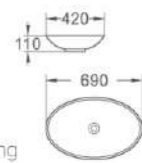

569-66

艺术盆/Art basin
尺寸/Size: 660x375x130mm
台上安装/Above counter mounting

569-76

艺术盆/Art basin
尺寸/Size: 760x425x130mm
台上安装/Above counter mounting

581

艺术盆/Art basin
尺寸/Size: 410x225x95mm
台上安装/Above counter mounting

584

艺术盆/Art basin
尺寸/Size: 500x355x100mm
台上安装/Above counter mounting

600

艺术盆/Art basin
尺寸/Size: 700x460x165mm
台上安装/Above counter mounting

571

艺术盆/Art basin
尺寸/Size: 690x420x110mm
台上安装/Above counter mounting