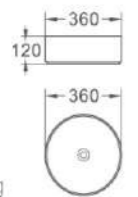

499-36-Cyan green

艺术盆/Art basin
尺寸/Size: 360x360x120mm
台上安装/Above counter mounting

499-36-Blue

艺术盆/Art basin
尺寸/Size: 360x360x120mm
台上安装/Above counter mounting

499-36-Pink
 艺术盆/Art basin
 尺寸/Size: 360x360x120mm
 台上安装/Above counter mounting