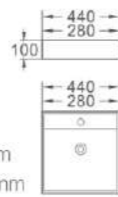

573/573A

艺术盆/Art basin
573尺寸/Size: 440x440x100mm
573A尺寸/Size: 280x280x100mm