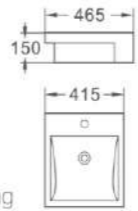

699
艺术盆/Art basin
尺寸/Size: 530x410x150mm
台上安装/Above counter mounting