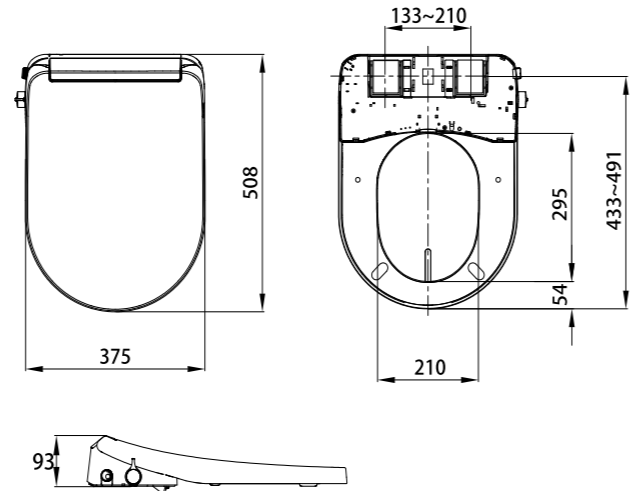

Item NO.: TB003-120
Name: Normal temperature Bidet toilet cover
Dimension :508*375*93mm
Water Pressure: 0.07Mpa -0.75Mpa
Color :White
Materials: PP soft close seat cover
Flush way: hand knob
U-junction: G1/2"
Net Weight:2.5kg. 5PCS per carton
Core Technology
Without electricity bidet washes and care for family health.
Inlet water filtration
Antibacterial snozzle
Adjustable flow water
Quick installation way