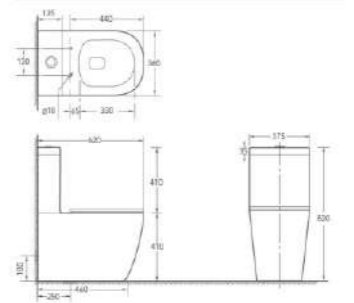

8058
Rimless Two Piece Toilet

Flushing system: Washdown Rimless
Size: **650x375x840mm**
S-trap: 250mm
P-trap: 180mm

8059
Rimless Two Piece Toilet

Flushing system: Washdown Rimless
Size: **620x375x820mm**
S-trap: 250mm
P-trap: 180mm