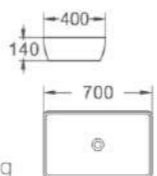

886
艺术盆/Art basin
尺寸/Size: 700x400x140mm
台上安装/Above counter mounting