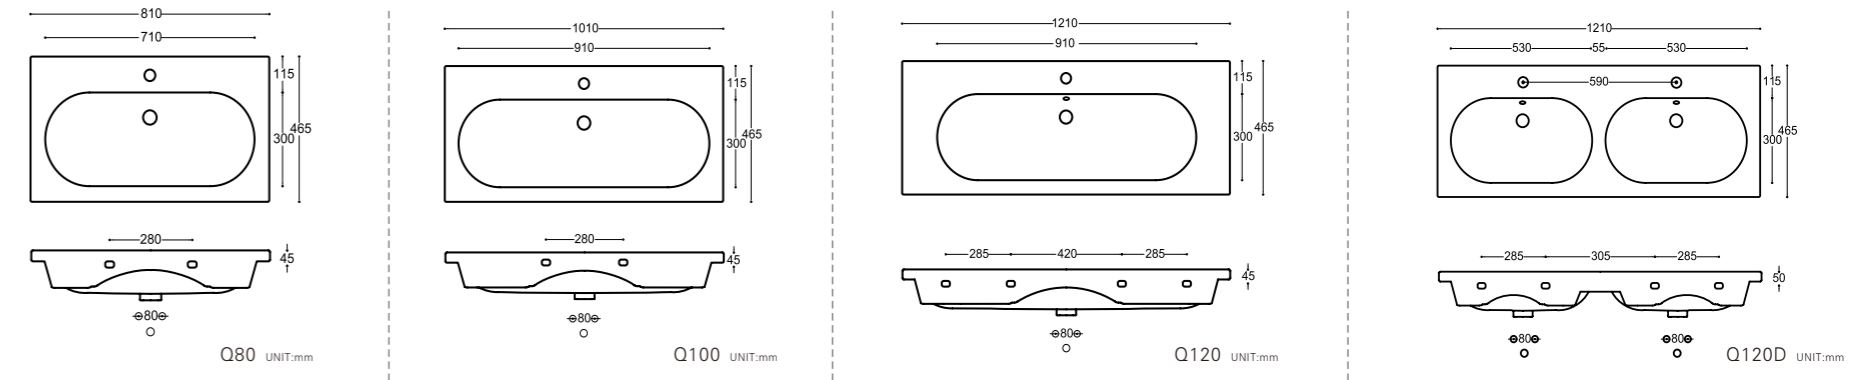

Drawing

1180-70

Edged Basin
Size: 700X500X200mm
Mounting above cabinet

1180-80

Edged Basin
Size: 800X500X200mm
Mounting above cabinet

1180-80

Edged Basin
Size: 800X500X200mm
Mounting above cabinet

1190-80