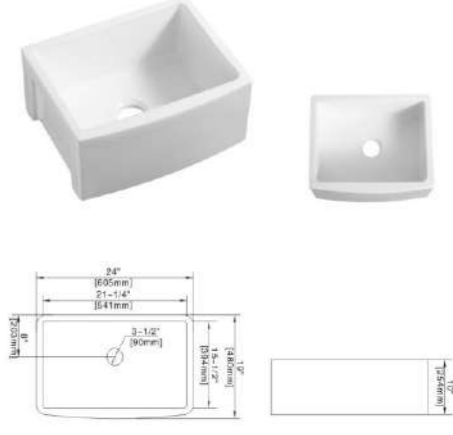

504
Pedestal Basin
Size: 660x510x830mm
Fixing to wall with back

115
Wall-hung basin
Size: 515x465x415mm
Installation: Wall mounting

116
Wall-hung basin
Size: 535x450x380mm
Installation: Wall mounting

117
Wall-hung basin
Size: 470x450x360mm
Installation: Wall mounting

118
Wall-hung basin
Size: 560x475x375mm
Installation: Wall mounting

120
Wall-hung basin
Size: 500x420x300mm
Installation: Wall mounting

122
Wall-hung basin
Size: 490x450x340mm
Installation: Wall mounting

113
Wall-hung basin
Size: 555x430x415mm
Installation: Wall mounting

121
Wall-hung basin
Size: 555x370x450mm
Installation: Wall mounting

Model: FA-3021
Style: 30" Single Bowl Sink
Size: 29-3/4"x20-3/4"x10"

Model: FA-3321
Style: 33" Single Bowl Sink
Size: 32-1/2"x20-3/4"x10"

Model: FA-2419
Style: 24" Single Bowl Sink
Size: 24"x19"x10"

Model: FE-2116
Style: 21" Wallmount Sink
Size: 21-1/4"x16-1/4"x18-1/2"

Model:FA-3321D
Style:33" Double Bowl Sink
Size:32-1/2"x20-3/4"x10"