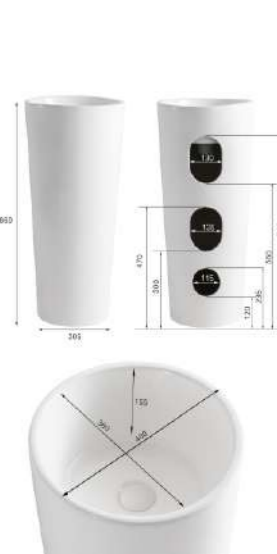

307A
Size: 410x410x850mm

One-Piece Luxury Pedestal Sink is a stylish and bold sink that will elevate any bathroom setting. This unique pedestal sink was built with extremely durable ceramic making it a high-quality product that's aesthetically pleasing and built to last. Additionally this sink was made for easy cleaning and maintenance while giving your bathroom a more open and spacious layout.

201
Size: 330x330x835mm

202
Size: 400x400x860mm

202C
Size: 400x400x860mm

203
Size: 500x500x860mm

204
Size: 400x400x850mm

204B
Size: 410x410x855mm

7002
Pedestal Basin
Size: 610x470x830mm
Fixing to wall with back