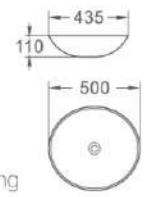

440
 艺术盆/Art basin
 尺寸/Size: 550x420x140mm
 台上安装/Above counter mounting

447
 艺术盆/Art basin
 尺寸/Size: 630x360x150mm
 台上安装/Above counter mounting

450
艺术盆/Art basin
尺寸/Size: 500x435x110mm
台上安装/Above counter mounting