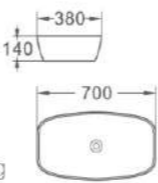

397-42
艺术盆/Art basin
尺寸/Size: 420x420x155mm
台上安装/Above counter mounting