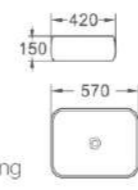

498
艺术盆/Art basin
尺寸/Size: 420x420x140mm
台上安装/Above counter mounting