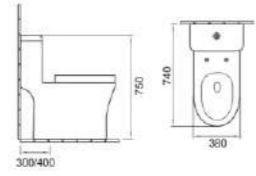

Model:FB-3320D
Style:33" Double Bowl Sink
Size:32-3/4"x19-3/4"x10"

Model:FC-3018
Style:30" Single Bowl Sink
Size:30"x18"x10"

Model:FB-3020F
Style:30" Single Bowl Sink
Size:29-3/4"x19-3/4"x10"

Model:FB-3020
Style:30" Single Bowl Sink
Size:29-3/4"x19-3/4"x10"

Model:FB-3320
Style:33" Single Bowl Sink
Size:32-1/2"x19-3/4"x10"

Model:FC-2418
Style:24"Single Bowl Sink
Size:23-3/4"x18"x10"

Model:FD-2318
Style:23"Single Bowl Sink
Size:23-1/2"x18-1/2"x10"

Model:FC-3318
Style:33"Single Bowl Sink
Size:33"x18"x10"

Model:FC-2416
Style:24"Single Bowl Sink
Size:24"x16"x8"

2049
Siphonic one-piece toilet
Size: 705x375x700mm
Siphonic/S-trap: 300/400mm roughing-in

2050
Siphonic one-piece toilet
Size: 740x380x750mm
Siphonic/S-trap: 300/400mm roughing-in