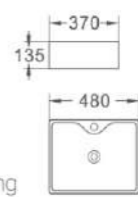

835A
艺术盆/Art basin
尺寸/Size: 600x440x160mm
台上安装/Above counter mounting