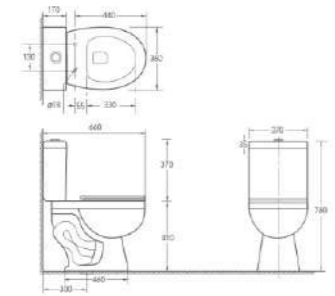

Flushing system: Siphonic
Size: **660x370x780mm**
S-trap: 300mm
P-trap: 180mm