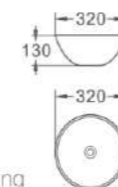

573/573A

艺术盆/Art basin
573尺寸/Size: 440x440x100mm
573A尺寸/Size: 280x280x100mm

575

艺术盆/Art basin
尺寸/Size: 505x405x160mm
台上安装/Above counter mounting

601

艺术盆/Art basin
尺寸/Size: 320x320x130mm
台上安装/Above counter mounting