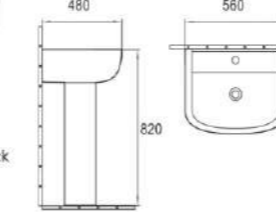

307A
Size: 410x410x850mm

One-Piece Luxury Pedestal Sink is a stylish and bold sink that will elevate any bathroom setting. This unique pedestal sink was built with extremely durable ceramic making it a high-quality product that's aesthetically pleasing and built to last. Additionally this sink was made for easy cleaning and maintenance while giving your bathroom a more open and spacious layout.

201
Size: 330x330x835mm

202
Size: 400x400x860mm

202C
Size: 400x400x860mm

203
Size: 500x500x860mm

204
Size: 400x400x850mm

204B
Size: 410x410x855mm

7002
Pedestal Basin
Size: 610x470x830mm
Fixing to wall with back

7003
Pedestal Basin
Size: 560x480x810mm
Fixing to wall with back

7004
Pedestal Basin
Size: 560x480x820mm
Fixing to wall with back

502
Pedestal Basin
Size: 610x460x850mm
Fixing to wall with back

503
Pedestal Basin
Size: 610x540x1000mm
Fixing to wall with back