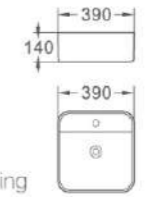

460-60
艺术盆/Art basin
尺寸/Size: 600x400x120mm
台上安装/Above counter mounting

460-80
艺术盆/Art basin
尺寸/Size: 800x400x120mm
台上安装/Above counter mounting

468
艺术盆/Art basin
尺寸/Size: 390x390x140mm
台上安装/Above counter mounting

468A
艺术盆/Art basin
尺寸/Size: 390x390x140mm
台上安装/Above counter mounting

469
艺术盆/Art basin
尺寸/Size: 500x400x140mm
台上安装/Above counter mounting

469A
艺术盆/Art basin
尺寸/Size: 500x400x140mm
台上安装/Above counter mounting