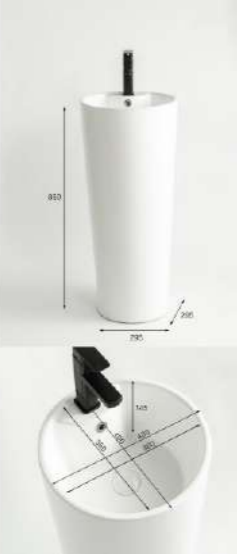

307A
Size: 410x410x850mm

One-Piece Luxury Pedestal Sink is a stylish and bold sink that will elevate any bathroom setting. This unique pedestal sink was built with extremely durable ceramic making it a high-quality product that's aesthetically pleasing and built to last. Additionally this sink was made for easy cleaning and maintenance while giving your bathroom a more open and spacious layout.

201
Size: 330x330x835mm

202
Size: 400x400x860mm

202C
Size: 400x400x860mm

203
Size: 500x500x860mm

204
Size: 400x400x850mm

204B
Size: 410x410x855mm

7002
Pedestal Basin
Size: 610x470x830mm
Fixing to wall with back