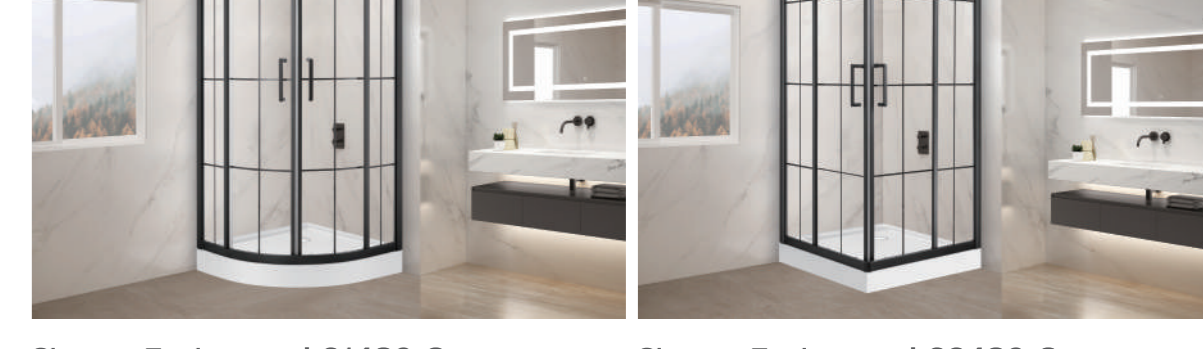

**Shower Enclosure: LBS1022-10-1200-YH**  
1200x1900mm

**Shower Enclosure: LBS1022-8-900-TJ**  
900x1900mm

Shower Door Series

**Shower Enclosure: LBS23T1-8MM**  
1200x800x2000mm

**Shower Enclosure: LA2202-10**  
1524x2005mm

**Shower Enclosure: L63180**  
1200x800x2000mm

**Shower Enclosure: L61480-8**  
800x800x2000mm

**Shower Enclosure: LA624-005**  
1600x1900mm

**Shower Enclosure: L62480-8**  
800x800x2000mm