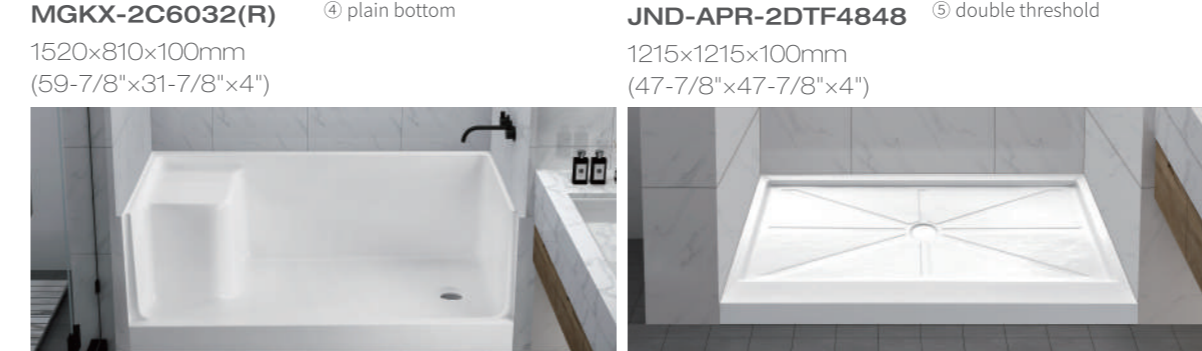

MGKX-2C6032 (R)
1520x810x100mm
(59-7/8"x31-7/8"x4")

shower base with seat
① 3-side with single-tiling flange
② left/right drain optional
③ without drainer
④ bottom with anti-slip

JND-APR-2DTF4848
1215x1215x100mm
(47-7/8"x47-7/8"x4")