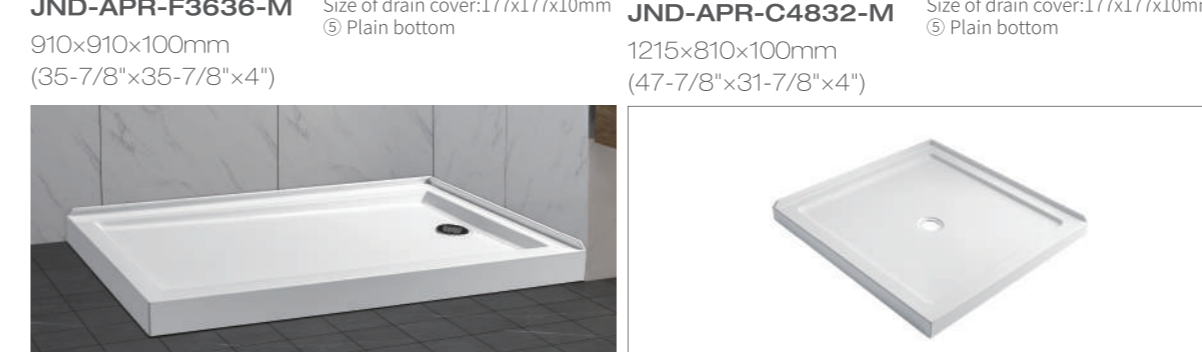

Shower Base Series

MGKX-2C6032 (L)
1520x810x100mm
(59-7/8"x31-7/8"x4")

shower base, rectangle shape
① 2-side with single-tiling flange
② double threshold
③ left drain optional
④ without drainer
⑤ plain bottom

JND-APR-2DTF4242
1065x1065x100mm
(41-7/8"x41-7/8"x4")

shower base, square shape
① 2-side with single-tiling flange
② centre drain
③ without drainer
④ Plain bottom
⑤ double threshold