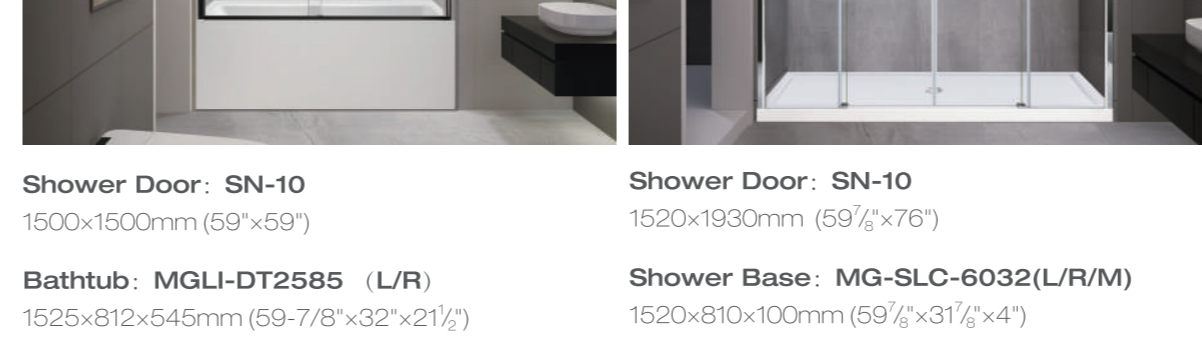

Shower Door: SN-10
1500x1500mm (59"x59")