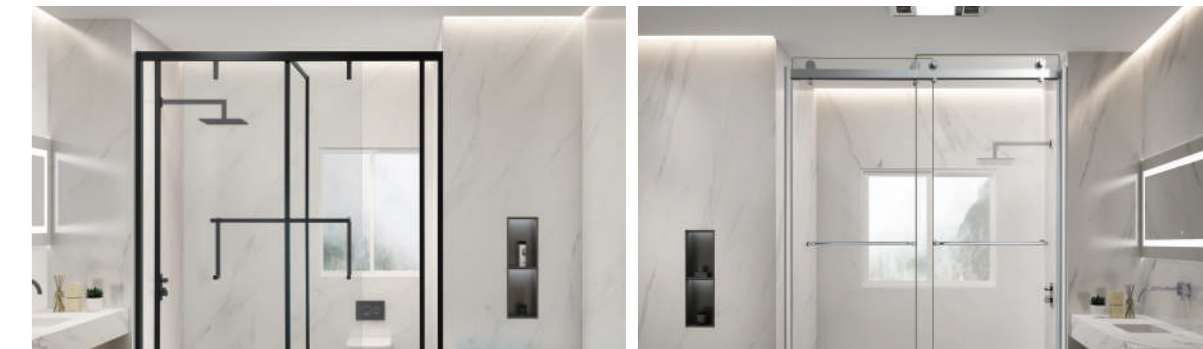

**Shower Enclosure: LBS1022-10-1200-YH**  
1200x1900mm

**Shower Enclosure: LBS1022-8-900-TJ**  
900x1900mm

Shower Door Series

**Shower Enclosure: LBS23T1-8MM**  
1200x800x2000mm

**Shower Enclosure: LA2202-10**  
1524x2005mm